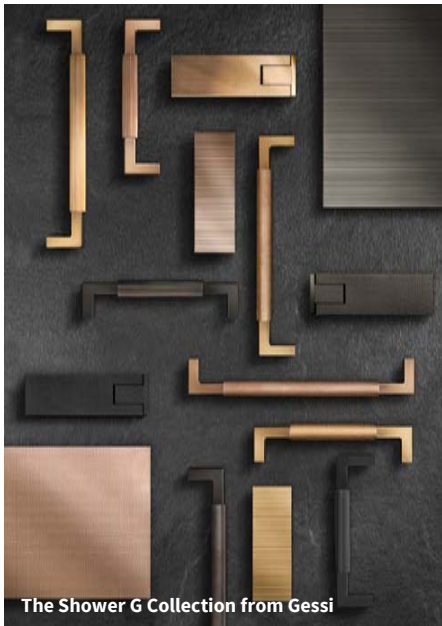

### Rinse and Repeat

Ruvati adds an innovative new model to its line of workstation sinks for the wet bar. Imagine the convenience of having a sink with a built-in glass rinser to quickly clean everything from coffee mugs to wine goblets. The new Ibiza Collection features a patent-pending design with dynamic jets that can easily and efficiently rinse drinkware to save time and effort when doing the dishes.

The Shower G Collection from Gessi

Acquabella's Zermatt wall sink

wood cutting board spanning the width of the basin to increase the prep area and a rinse grid to allow glassware to drip-dry safely. Measuring 22 inches wide and 20 inches long with a 10-inch-deep bowl, the Ibiza brings impressive productivity to compact workspaces. It's perfect for a home bar, RV or tiny house setting.