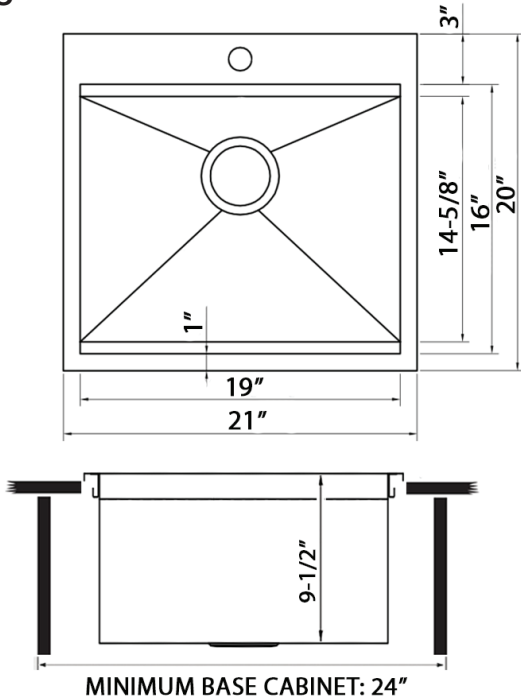

Exterior: 21" (wide) x 20" (front-to-back)
Interior Bowl: 19" (wide) x 14-5/8" (front-to-back)
Bowl Depth: 9-1/2"
Minimum Cabinet Size: 24" wide
Drain Hole Size: 3-1/2"

Installation Type:
Topmount

Inside Corners:
Zero Radius

Drain Location:
Rear Center

RUVATI USA

www.ruvati.com

Phone: 1.855.478.8284
Email: support@ruvati.com

OPTIONAL ACCESSORIES (SOLD SEPARATELY)

Deep Basket
Disposal Flange
[RVA1049ST]

Drain Cover
[RVA1035]

DIMENSIONS