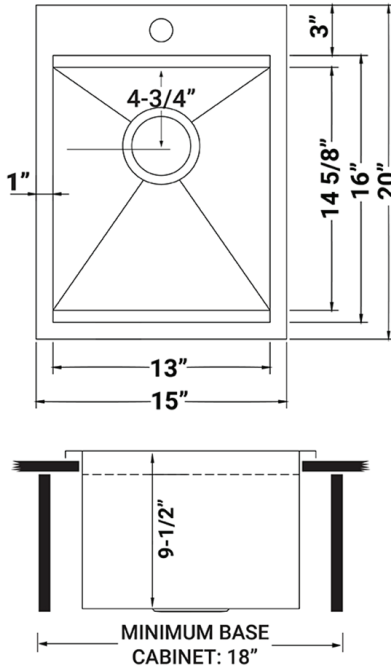

IN THE BOX

Colander
[RVA1310]

Cutting Board
[RVA1210BLK]

Rinse Grid
[RVA65210]

Basket Strainer
[RVA1025]

Mounting Clips
[RVA11042]

Cut-out
Template

NOMINAL DIMENSIONS

Exterior: 15" (wide) x 20" (front-to-back)
Interior Bowl: 13" (wide) x 14-5/8" (front-to-back)
Bowl Depth: 9-1/2"
Minimum Cabinet Size: 18" wide
Drain Hole Size: 3-1/2"

Installation Type:
Topmount

Inside Corners:
Zero Radius

Drain Location:
Rear Center

OPTIONAL ACCESSORIES (SOLD SEPARATELY)

Deep Basket
Disposal Flange
[RVA1049ST]

Drain Cover
[RVA1035]

DIMENSIONS

Register your product at www.ruvati.com/register.