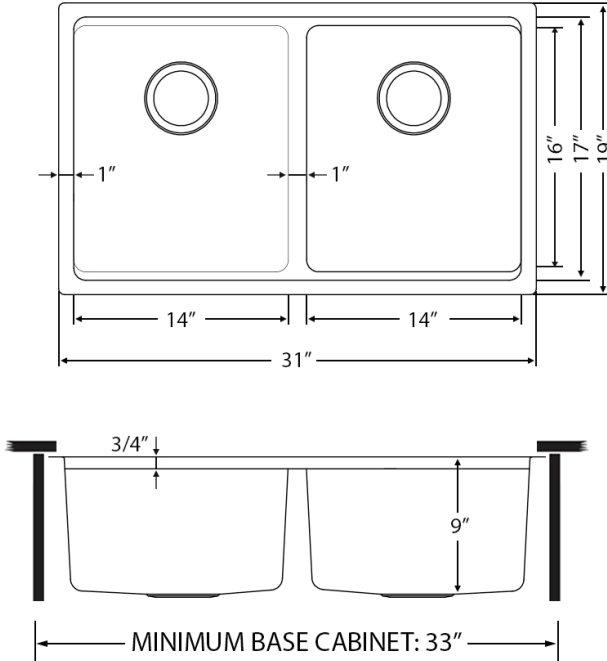

NOMINAL DIMENSIONS

Exterior: 31" (wide) x 19" (front-to-back)
Interior Bowl: 14" x 16" (left) x 14" x 16" (right)
Bowl Depth: 9"
Minimum Cabinet Size: 33" wide
Drain Hole Size: 3½"

Installation Type:
Undermount
Inside Corners:
Rounded
Drain Location:
Rear Center

Deep Basket Strainer
and Stopper
[RVA1027ST]

DIMENSIONS

 <p>C [®]</p>	<p>cUPC certified by IAPMO to meet US and Canada plumbing standards.</p>	 <p>SCAN TO REGISTER YOUR WARRANTY</p> <p>or visit ruvati.com/register</p>
--	--	---