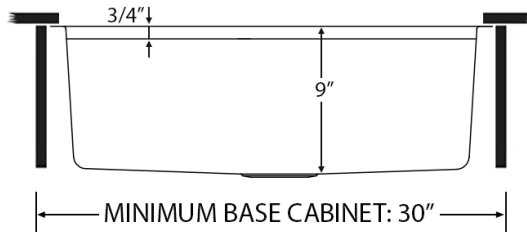

NOMINAL DIMENSIONS

Exterior: 27" (wide) x 19" (front-to-back)
Interior Bowl: 25" (wide) x 16" (front-to-back)
Bowl Depth: 9"
Minimum Cabinet Size: 30" wide
Drain Hole Size: 3½"

Installation Type:
Undermount
Inside Corners:
Rounded
Drain Location:
Rear Center

Deep Basket Strainer
and Stopper
[RVA1027ST]

DIMENSIONS

cUPC certified by IAPMO
to meet US and Canada
plumbing standards.

**SCAN TO REGISTER
YOUR WARRANTY**

or visit
ruvati.com/register

RUVATI USA

www.ruvati.com