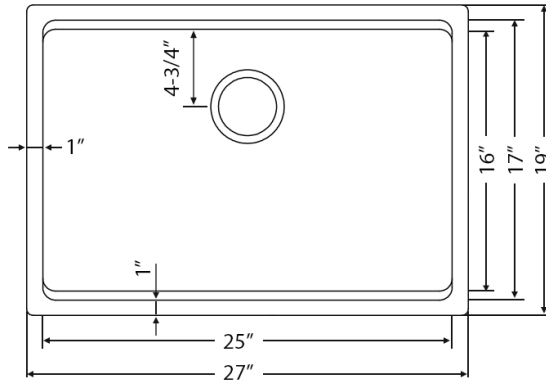

NOMINAL DIMENSIONS

Exterior: 27" (wide) x 19" (front-to-back)
Interior Bowl: 25" (wide) x 16" (front-to-back)
Bowl Depth: 9"
Minimum Cabinet Size: 30" wide
Drain Hole Size: 3½"

Installation Type:
Undermount
Inside Corners:
Rounded
Drain Location:
Rear Center

Deep Basket Strainer
and Stopper
[RVA1027ST]

DIMENSIONS

cUPC certified by IAPMO
to meet US and Canada
plumbing standards.

**SCAN TO REGISTER
YOUR WARRANTY**

or visit
ruvati.com/register

RUVATI USA

www.ruvati.com