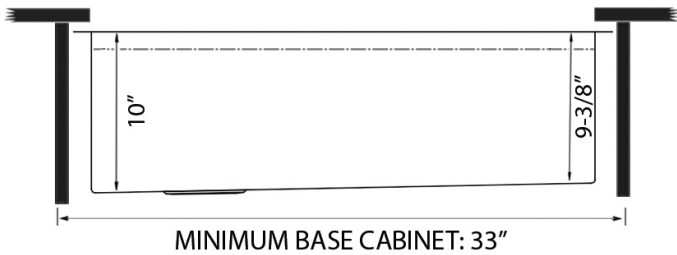

Colander
[[RVA1367BLK]

NOMINAL DIMENSIONS

Exterior: 30" (wide) x 19" (front-to-back)
Interior Bowl: 28-3/8" (wide) x 16" (front-to-back)
Bowl Depth: 10"
Minimum Cabinet Size: 33" wide
Drain Hole Size: 3 1/2"

Installation Type:
Undermount

Inside Corners:
Rounded

Drain Location:
Offset

RUVATI USA

www.ruvati.com

Phone: 1.855.478.8284
Email: support@ruvati.com

OPTIONAL ACCESSORIES (SOLD SEPARATELY)

Deep Basket
Disposal Flange
[RVA1049ST]

DIMENSIONS

Register your product at www.ruvati.com/register.