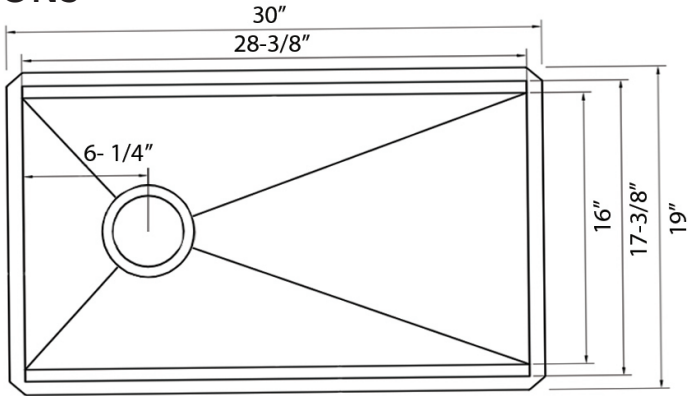

Colander
[[RVA1367BLK]

NOMINAL DIMENSIONS

Exterior: 30" (wide) x 19" (front-to-back)
Interior Bowl: 28-3/8" (wide) x 16" (front-to-back)
Bowl Depth: 10"
Minimum Cabinet Size: 33" wide
Drain Hole Size: 3 1/2"

Installation Type:
Undermount

Inside Corners:
Rounded

Drain Location:
Offset

RUVATI USA

www.ruvati.com

Phone: 1.855.478.8284
Email: support@ruvati.com

OPTIONAL ACCESSORIES (SOLD SEPARATELY)

Deep Basket
Disposal Flange
[RVA1049ST]

DIMENSIONS

Register your product at www.ruvati.com/register.