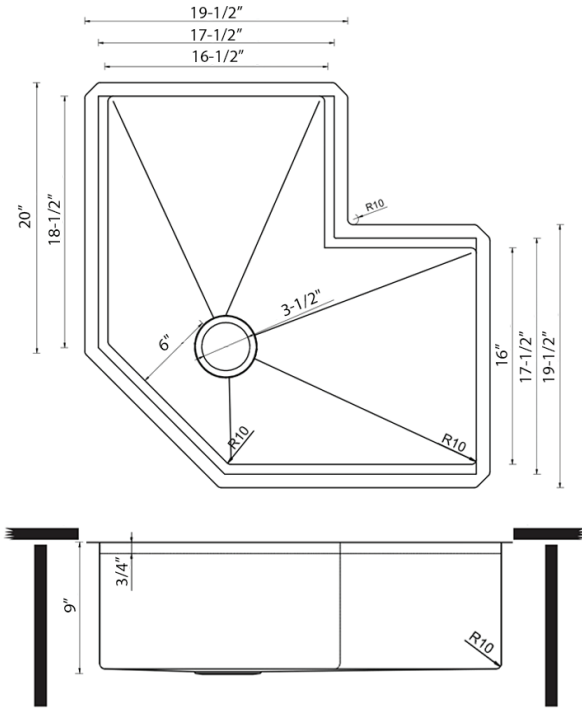

## NOMINAL DIMENSIONS

Exterior: 30" (wide) x 19-3/8" (front-to-back)

Interior Bowl: 28" (wide) x 16" (front-to-back)

Bowl Depth: 9"

Drain Hole Size: 3 1/2"

**Installation Type:**  
Undermount

**Inside Corners:**  
Rounded

## DIMENSIONS

cUPC certified by IAPMO  
to meet US and Canada  
plumbing standards.

**SCAN TO REGISTER  
YOUR WARRANTY**

or visit  
[ruvati.com/register](http://ruvati.com/register)