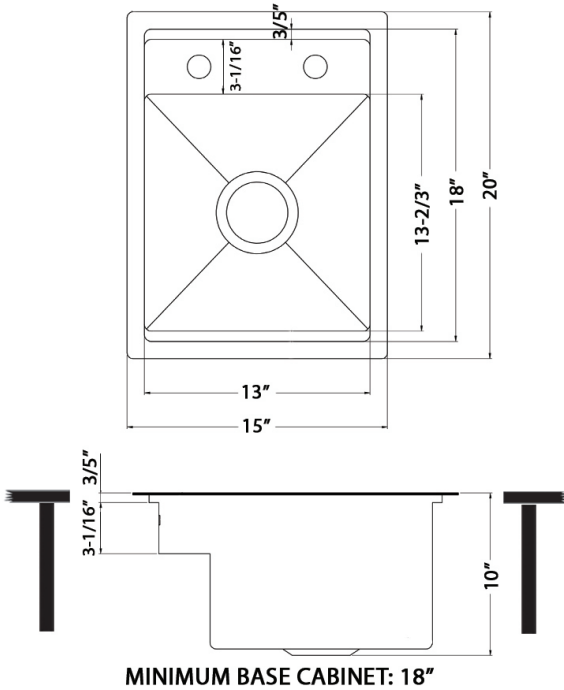

Basket Strainer
[RVA1022BL/ST]

Mounting Clips
[RVA11031]

Cut-out
Template

NOMINAL DIMENSIONS

Exterior: 15" (wide) x 20" (front-to-back)
Interior Bowl: 13" (wide) x 13-2/3" (front-to-back)
Bowl Depth: 10"
Minimum Cabinet Size: 18" wide
Drain Hole Size: 3 1/2"

Installation Type:
Undermount

Inside Corners:
Rounded

Drain Location:
Center

OPTIONAL ACCESSORIES (SOLD SEPARATELY)

Garbage
Disposal Flange
[RVA1041BL /GG]

cUPC certified by IAPMO to meet US and Canada plumbing standards.
Codes compliance: ASME A112.19.3/CSA B45.4

DIMENSIONS

Register your product at www.ruvati.com/register.