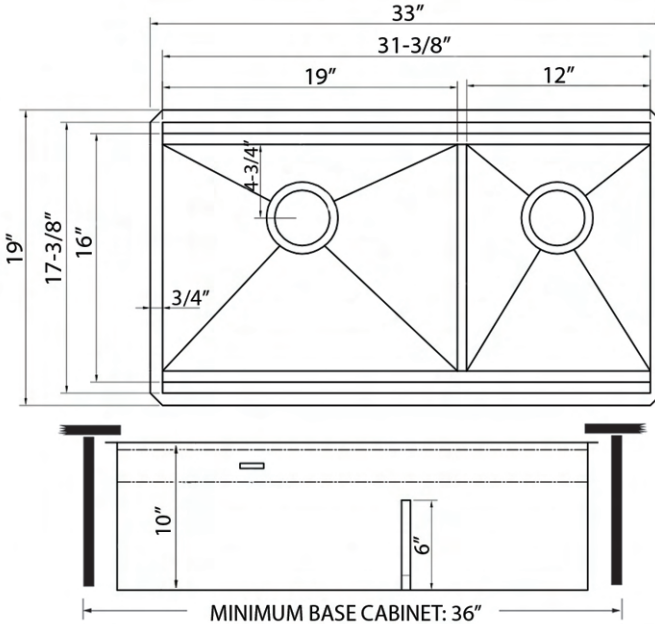

OPTIONAL ACCESSORIES (SOLD SEPARATELY)

DIMENSIONS

cUPC certified by IAPMO
to meet US and Canada
plumbing standards.

**SCAN TO REGISTER
YOUR WARRANTY**

or visit
ruvati.com/register

RUVATI USA
www.ruvati.com

Phone: 1.855.478.8284
Email: support@ruvati.com