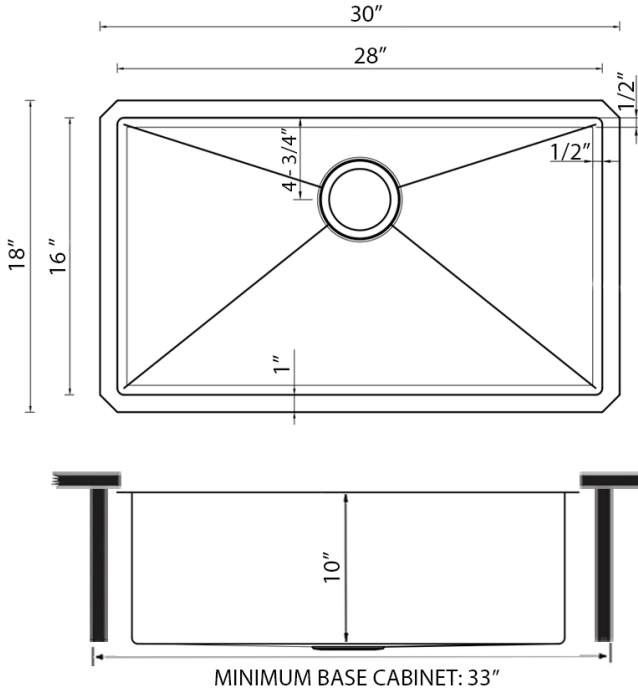

IN THE BOX

Basket Strainer
[RVA1025]

Mounting Clips
[RVA11031]

Drain Cover
[RVA1035]

Cut-out
Template

NOMINAL DIMENSIONS

Exterior: 30" (wide) x 18" (front-to-back)
Interior Bowl: 28" (wide) x 16" (front-to-back)
Bowl Depth: 10"
Minimum Cabinet Size: 33" wide
Drain Hole Size: 3½"

Installation Type:
Undermount

Inside Corners:
Rounded

Drain Location:
Rear Center

RUVATI USA
www.ruvati.com

Phone: 1.855.478.8284
Email: support@ruvati.com

OPTIONAL ACCESSORIES (SOLD SEPARATELY)

Deep Basket
Disposal Flange
[RVA1049ST]

DIMENSIONS

Register your product at www.ruvati.com/register.