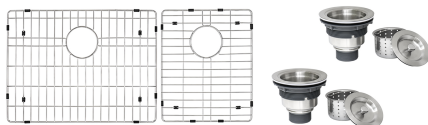

RVH7419

UNDERMOUNT LOW-DIVIDE SINK

RUVATI[®]
SPECIFICATION SHEET

MATERIAL

True 16 Gauge Thickness
Premium T304 Grade Stainless Steel
18/10 Chromium/Nickel Content
Commercial Brushed Finish

FEATURES

- Heavy duty sound guard padding and undercoating
- Slanted bottom with elegant drain grooves for easy draining
- Low Divide: Extra Clearance for large pots and pans

IN THE BOX

Basket Strainer
[RVA1025] x 2

Mounting Clips
[RVA11031]

Cut-out
Template

Rinse Grid
[RVA67419]

NOMINAL DIMENSIONS

Exterior: 33" (wide) x 19" (front-to-back)
Interior Bowl: 18" x 17" (left), 12" x 17" (right)
Bowl Depth: 10"
Minimum Cabinet Size: 36" wide
Drain Hole Size: 3½"