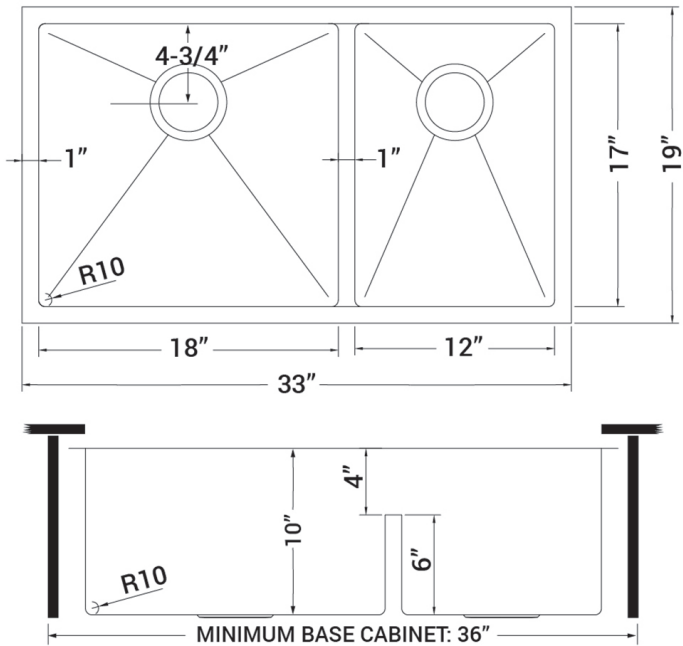

IN THE BOX

Basket Strainer
[RVA1025] x 2

Mounting Clips
[RVA11031]

Cut-out
Template

Rinse Grid
[RVA67419]

NOMINAL DIMENSIONS

Exterior: 33" (wide) x 19" (front-to-back)
Interior Bowl: 18" x 17" (left), 12" x 17" (right)
Bowl Depth: 10"
Minimum Cabinet Size: 36" wide
Drain Hole Size: 3½"

Drain Cover
[RVA1035]

DIMENS

Register your product at www.ruvati.com/register.