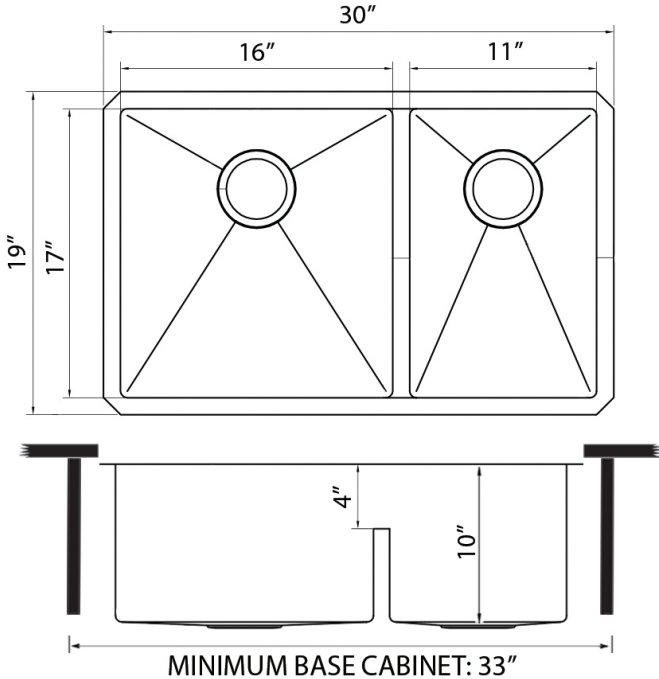

IN THE BOX

Basket Strainer
[RVA1025] x 2

Mounting Clips
[RVA11031]

Cut-out
Template

Rinse Grid
[RVA67357]

NOMINAL DIMENSIONS

Exterior: 30" (wide) x 19" (front-to-back)
Interior Bowl: 16" x 17" (left), 11" x 17" (right)
Bowl Depth: 10"
Minimum Cabinet Size: 33" wide
Drain Hole Size: 3½"

Drain Cover
[RVA1035]

DIMENSIONS

Register your product at www.ruvati.com/register.