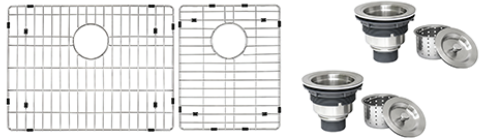

RVH7357

UNDERMOUNT LOW-DIVIDE SINK

RUVATI[®]
SPECIFICATION SHEET

MATERIAL

True 16 Gauge Thickness
Premium T304 Grade Stainless Steel
18/10 Chromium/Nickel Content
Commercial Brushed Finish

FEATURES

- Heavy duty sound guard padding and undercoating
- Slanted bottom with elegant drain grooves for easy draining
- Low Divide: Extra Clearance for large pots and pans

IN THE BOX

Basket Strainer
[RVA1025] x 2

Mounting Clips
[RVA11031]

Cut-out
Template

Rinse Grid
[RVA67357]

NOMINAL DIMENSIONS

Exterior: 30" (wide) x 19" (front-to-back)
Interior Bowl: 16" x 17" (left), 11" x 17" (right)
Bowl Depth: 10"
Minimum Cabinet Size: 33" wide
Drain Hole Size: 3½"