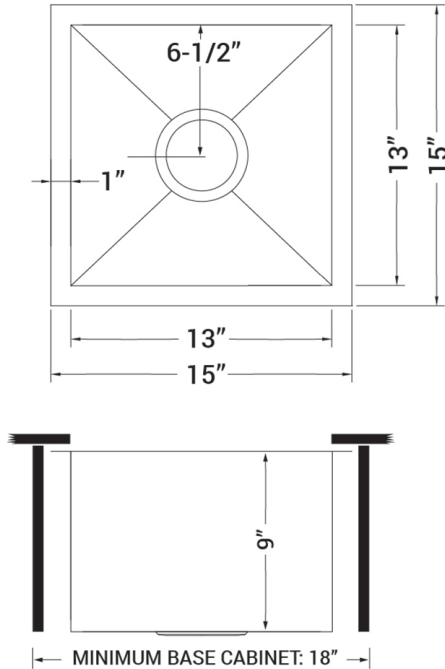

IN THE BOX

Basket Strainer
[RVA1025]

Mounting Clips
[RVA11031]

Cut-out
Template

Rinse Grid
[RVA67115]

NOMINAL DIMENSIONS

Exterior: 15" (wide) x 15" (front-to-back)
Interior Bowl: 13" (wide) x 13" (front-to-back)
Bowl Depth: 9"
Minimum Cabinet Size: 18" wide
Drain Hole Size: 3½"

Drain Cover
[RVA1035]

DIMENSIONS

Register your product at www.ruvati.com/register.