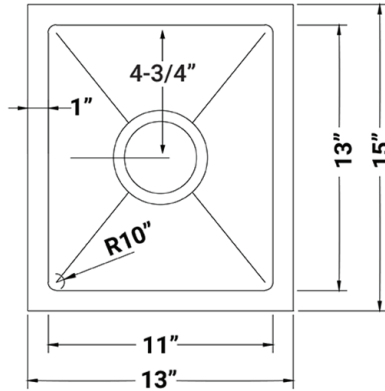

IN THE BOX

Basket Strainer
[RVA1025]

Mounting Clips
[RVA11031]

Drain Cover
[RVA1035]

Cut-out
Template

Rinse Grid
[RVA67013]

NOMINAL DIMENSIONS

Exterior: 13" (wide) x 15" (front-to-back)
Interior Bowl: 11" (wide) x 13" (front-to-back)
Bowl Depth: 8"
Minimum Cabinet Size: 16" wide
Drain Hole Size: 3½"

Installation Type:
Undermount

Inside Corners:
Rounded

Drain Location:
Center

RUVATI USA
www.ruvati.com

Phone: 1.855.478.8284
Email: support@ruvati.com

OPTIONAL ACCESSORIES (SOLD SEPARATELY)

Deep Basket
Disposal Flange
[RVA1049ST]

DIMENSIONS

Register your product at www.ruvati.com/register.