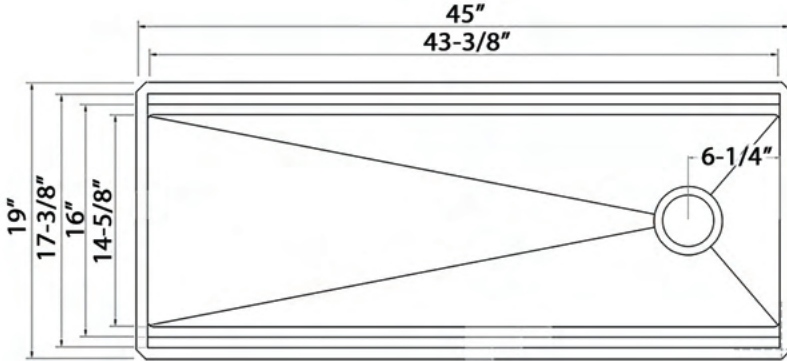

OPTIONAL ACCESSORIES (SOLD SEPARATELY)

DIMENSIONS

cUPC certified by IAPMO
to meet US and Canada
plumbing standards.

**SCAN TO REGISTER
YOUR WARRANTY**

or visit
ruvati.com/register

RUVATI USA
www.ruvati.com

Phone: 1.855.478.8284
Email: support@ruvati.com