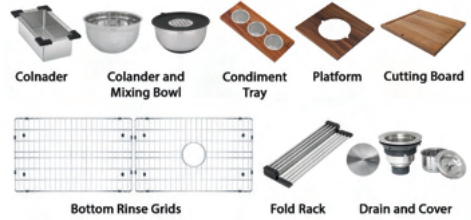

FEATURES

- Heavy duty sound guard padding and undercoating
- Slanted bottom with elegant drain grooves for easy draining
- Dual-Tier Ledge for Accessories

Included Inside: