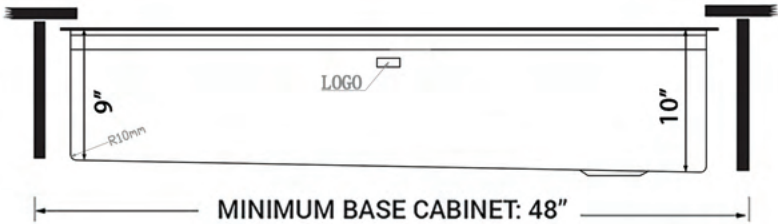

## NOMINAL DIMENSIONS

Exterior: 45" (wide) x 19" (front-to-back)  
Interior Bowl: 43-3/8" (wide) x 14-5/8" (front-to-back)  
Bowl Depth: 10"  
Minimum Cabinet Size: 48" wide  
Drain Hole Size: 3 1/2"

Installation Type:

## DIMENSIONS

cUPC certified by IAPMO  
to meet US and Canada  
plumbing standards.

**SCAN TO REGISTER  
YOUR WARRANTY**

or visit  
[ruvati.com/register](http://ruvati.com/register)

**RUVATI USA**  
[www.ruvati.com](http://www.ruvati.com)