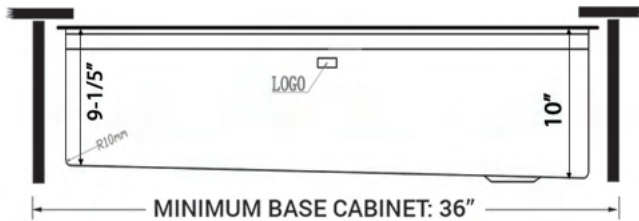

OPTIONAL ACCESSORIES (SOLD SEPARATELY)

DIMENSIONS

cUPC certified by IAPMO
to meet US and Canada
plumbing standards.

**SCAN TO REGISTER
YOUR WARRANTY**

or visit
ruvati.com/register

RUVATI USA
www.ruvati.com

Phone: 1.855.478.8284
Email: support@ruvati.com