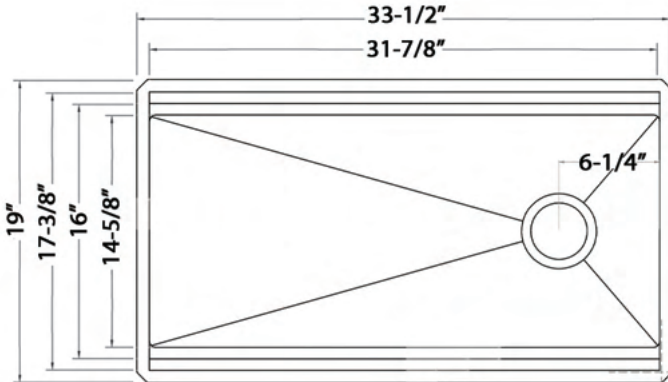

OPTIONAL ACCESSORIES (SOLD SEPARATELY)

DIMENSIONS

cUPC certified by IAPMO
to meet US and Canada
plumbing standards.

**SCAN TO REGISTER
YOUR WARRANTY**

or visit
ruvati.com/register

RUVATI USA
www.ruvati.com

Phone: 1.855.478.8284
Email: support@ruvati.com