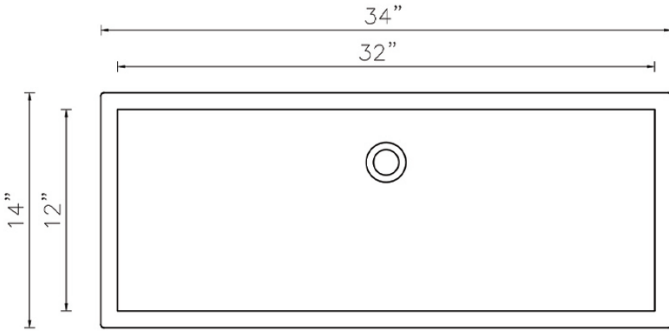

OPTIONAL ACCESSORIES (SOLD SEPARATELY)

DIMENSIONS

Register your product at www.ruvati.com/register.