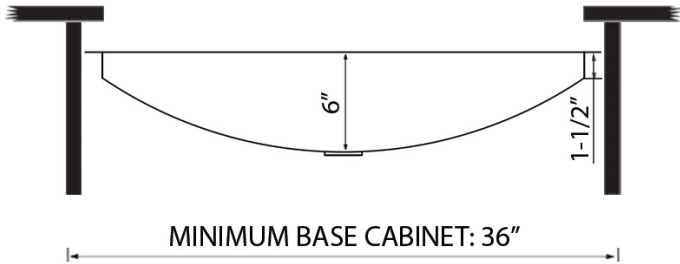

OPTIONAL ACCESSORIES (SOLD SEPARATELY)

DIMENSIONS

Register your product at www.ruvati.com/register.