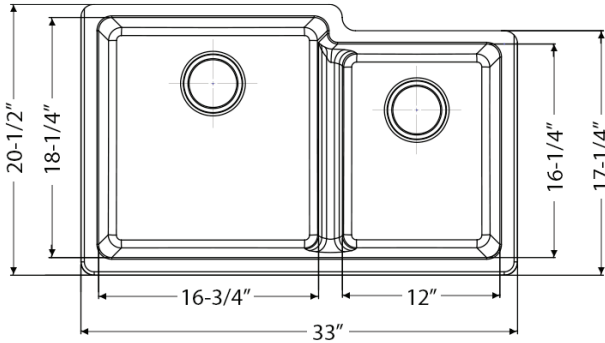

COLOR OPTIONS

BK: Midnight Black

WH: Arctic White

IN THE BOX

Mounting Clips
[RVA11059]

Cut-out
Template

NOMINAL DIMENSIONS

Exterior: 33" (wide) x 20-1/2" (front-to-back)
Interior Bowl: 16-3/4" x 18-1/4" (left), 12" x 16-1/4" (right)
Bowl Depth: 9-1/2"
Minimum Cabinet Size: 36" wide
Drain Hole Size: 3 1/2"

Basket Strainer
[RVA1038BL/WH/GR]

Deep Basket
Disposal Flange/Stopper
[RVA1052ST/BL/GG]

Drain Cover
[RVA1034BK/WH]

DIMENSIONS

MINIMUM BASE CABINET: 36"

cUPC certified by IAPMO
to meet US and Canada
plumbing standards.