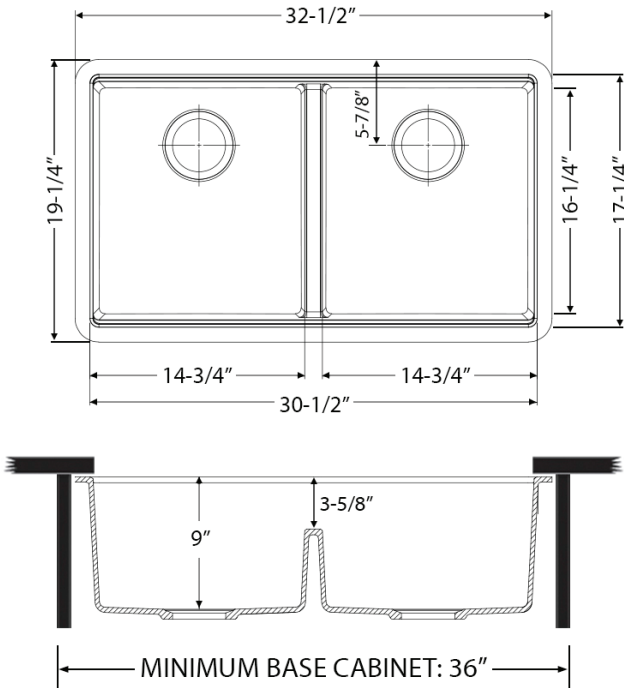

OPTIONAL ACCESSORIES (SOLD SEPARATELY)

DIMENSIONS

cUPC certified by IAPMO
to meet US and Canada
plumbing standards.

**SCAN TO REGISTER
YOUR WARRANTY**

or visit
ruvati.com/register

RUVATI USA
www.ruvati.com

Phone: 1.855.478.8284
Email: support@ruvati.com