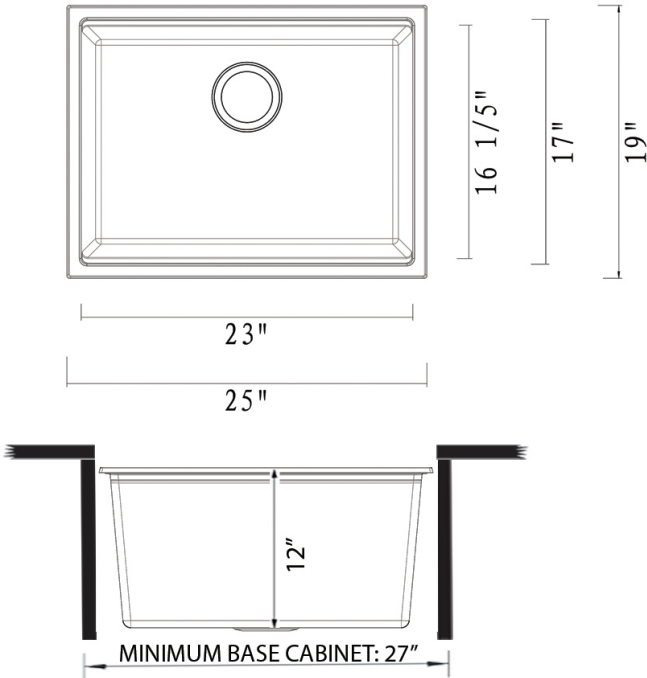

OPTIONAL ACCESSORIES (SOLD SEPARATELY)

cUPC certified by IAPMO to meet US and Canada plumbing standards.
Codes compliance: ASME A112.19.3/CSA B45.4

DIMENSIONS

Register your product at www.ruvati.com/register.