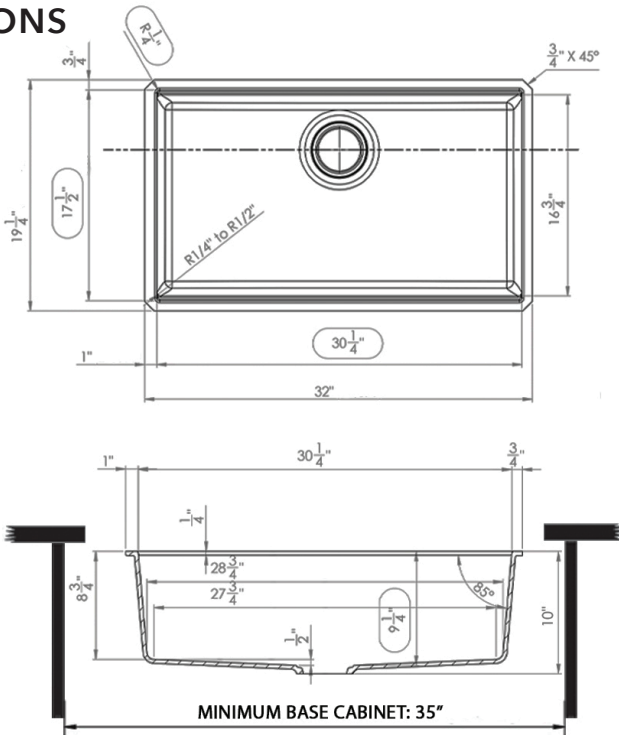

## NOMINAL DIMENSIONS

Exterior: 32" (wide) x 19-1/4" (front-to-back)

Interior Bowl: 30-1/4" (wide) x 16-3/4" (front-to-back)

Bowl Depth: 8-3/4"

Minimum Cabinet Size: 35" wide

Drain Hole Size: 3 1/2"

Installation Type:

## DIMENSIONS

Register your product at [www.ruvati.com/register](http://www.ruvati.com/register).