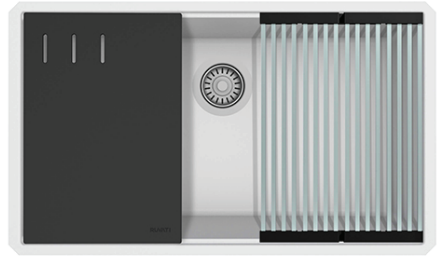

RVG2306

GRANITE UNDERMOUNT KITCHEN SINK

RUVATI®

SPECIFICATION SHEET

MATERIAL

- Solid Granite Composite
- 80% crushed natural granite for extreme strength
- Non-porous and resistant to stains

FEATURES

- Naturally sound proof
- Will never discolor
- Rounded inside corners

COLOR OPTIONS

BK: Matte Black

UR: Urban Gray

WH: Matte White

ES: Espresso Brown

IN THE BOX

NOMINAL DIMENSIONS

Exterior: 32" (wide) x 19-1/4" (front-to-back)

Interior Bowl: 30-1/4" (wide) x 16-3/4" (front-to-back)

Bowl Depth: 8-3/4"

Minimum Cabinet Size: 35" wide

Drain Hole Size: 3 1/2"

Installation Type:

Undermount

Inside Corners:

Rounded

Drain Location:

Rear Center

RUVATI USA

www.ruvati.com

Phone: 1.855.478.8284

Email: support@ruvati.com