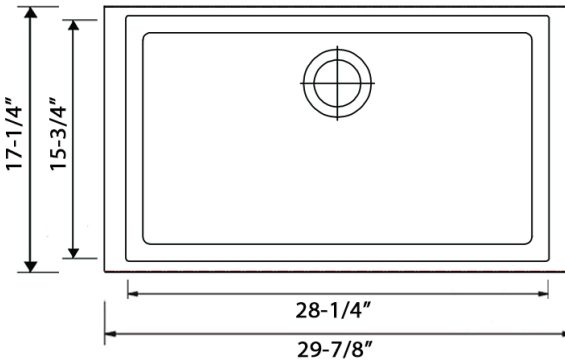

Cut-out
Template

NOMINAL DIMENSIONS

Exterior: 29-7/8" (wide) x 17-1/4" (front-to-back)

Interior Bowl: 28-1/4" (wide) x 15-3/4" (front-to-back)

Bowl Depth: 8-1/2"

Minimum Cabinet Size: 33" wide

Drain Hole Size: 3 1/2"

Installation Type:
Undermount

Inside Corners:
Rounded

Drain Location:
Rear Center

RUVATI USA

www.ruvati.com

Phone: 1.855.478.8284
Email: support@ruvati.com

OPTIONAL ACCESSORIES (SOLD SEPARATELY)

Deep Basket
Disposal Flange
[RVA1049ST]

Drain Cover
[RVA1035]

UPC compliant. Certified by CSA to meet US and Canada plumbing codes.
Codes compliance: ASME A112.19.3/CSA B45.4

DIMENSIONS

Register your product at www.ruvati.com/register.