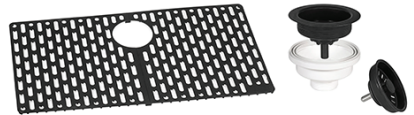

RVG2030

GRANITE UNDERMOUNT KITCHEN SINK

RUVATI®

SPECIFICATION SHEET

MATERIAL

- Solid Granite Composite
- 80% crushed natural granite for extreme strength
- Non-porous and resistant to stains

FEATURES

- Naturally sound proof
- Will never discolor
- Rounded inside corners

COLOR OPTIONS

BK: Midnight Black

WH: Arctic White

GR: Silver Gray

IN THE BOX

Basket Strainer
[RVA1038]

Rinse Grid
[RVA41030 (BK / GR)]

Mounting Clips
[RVA11059]

Cut-out
Template

NOMINAL DIMENSIONS

Exterior: 29-7/8" (wide) x 17-1/4" (front-to-back)

Interior Bowl: 28-1/4" (wide) x 15-3/4" (front-to-back)

Bowl Depth: 8-1/2"

Minimum Cabinet Size: 33" wide

Drain Hole Size: 3 1/2"