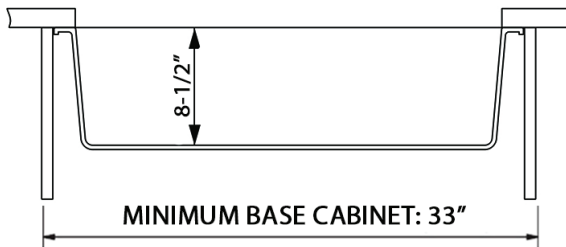

OPTIONAL ACCESSORIES (SOLD SEPARATELY)

UPC compliant. Certified by CSA to meet US and Canada plumbing codes.
Codes compliance: ASME A112.19.3/CSA B45.4

DIMENSIONS

Register your product at www.ruvati.com/register.