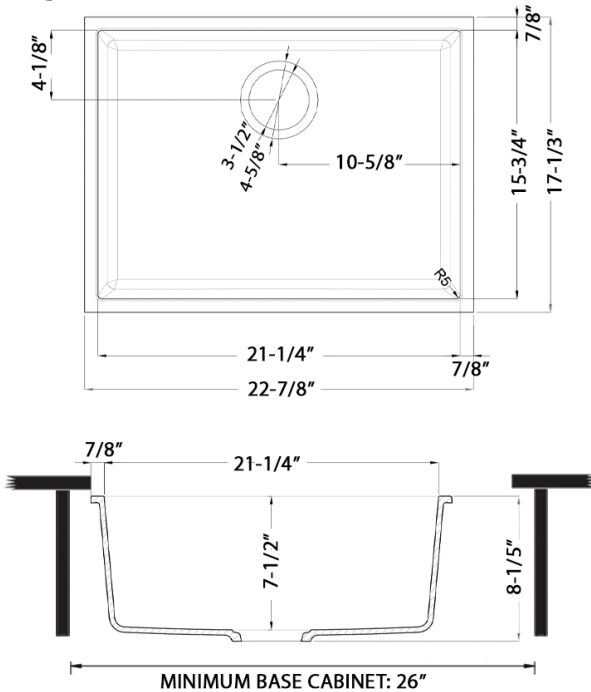

Exterior: 22-7/8" (wide) x 17-1/3" (front-to-back)
Interior Bowl: 21-1/4" (wide) x 15-3/4" (front-to-back)
Bowl Depth: 7-1/2"
Minimum Cabinet Size: 26" wide
Drain Hole Size: 3 1/2"

Installation Type:
Undermount

Inside Corners:
Rounded

Drain Location:
Rear Center

RUVATI USA

www.ruvati.com

Phone: 1.855.478.8284
Email: support@ruvati.com

OPTIONAL ACCESSORIES (SOLD SEPARATELY)

Deep Basket
Disposal Flange
[RVA1049ST]

Drain Cover
[RVA1035]

UPC compliant. Certified by CSA to meet US and Canada plumbing codes.
Codes compliance: ASME A112.19.3/CSA B45.4

DIMENSIONS

Register your product at www.ruvati.com/register.