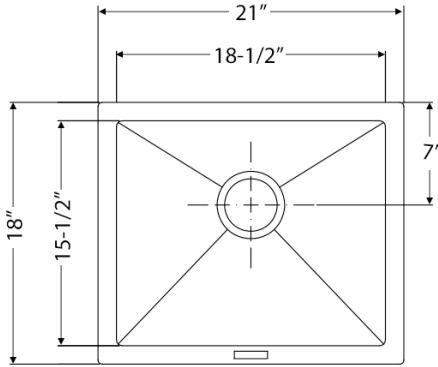

COLOR OPTIONS

BK: Midnight Black

WH: Arctic White

IN THE BOX

Mounting Clips
[RVA11059]

Cut-out
Template

NOMINAL DIMENSIONS

Exterior: 21" (wide) x 18" (front-to-back)
Interior Bowl: 18½" (wide) x 15½" (front-to-back)
Bowl Depth: 8¼"
Minimum Cabinet Size: 24" wide
Drain Hole Size: 3½"

Basket Strainer
[RVA1038BL/WH/GR]

Deep Basket
Disposal Flange/Stopper
[RVA1052ST/BL /GG]

Drain Cover
[RVA1034BK/WH]

DIMENSIONS

MINIMUM BASE CABINET: 24"

cUPC certified by IAPMO
to meet US and Canada
plumbing standards.