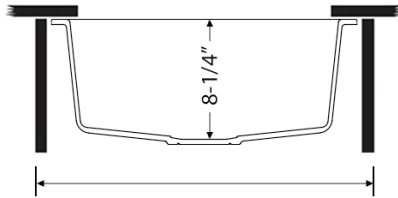

COLOR OPTIONS

BK: Midnight Black

WH: Arctic White

IN THE BOX

Mounting Clips
[RVA11059]

Cut-out
Template

NOMINAL DIMENSIONS

Exterior: 21" (wide) x 18" (front-to-back)
Interior Bowl: 18½" (wide) x 15½" (front-to-back)
Bowl Depth: 8¼"
Minimum Cabinet Size: 24" wide
Drain Hole Size: 3½"

Basket Strainer
[RVA1038BL/WH/GR]

Deep Basket
Disposal Flange/Stopper
[RVA1052ST/BL /GG]

Drain Cover
[RVA1034BK/WH]

DIMENSIONS

MINIMUM BASE CABINET: 24"

cUPC certified by IAPMO
to meet US and Canada
plumbing standards.