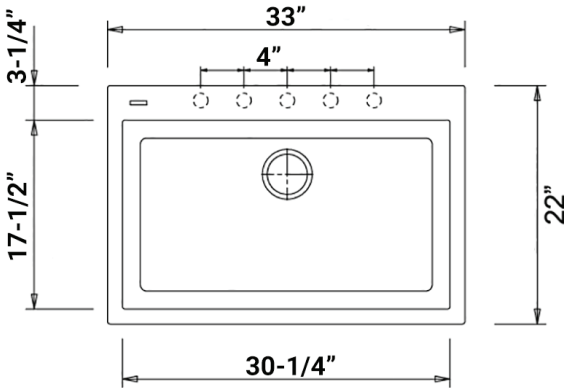

IN THE BOX

Basket Strainer
[RVA1038ST]

Mounting Clips
[RVA11055]

Cut-out
Template

NOMINAL DIMENSIONS

Exterior: 33" (wide) x 22" (front-to-back)
Interior Bowl: 30-1/4" (wide) x 16-3/4" (front-to-back)
Bowl Depth: 10"
Minimum Cabinet Size: 36" wide
Drain Hole Size: 3 1/2"

Deep Basket
Disposal Flange
[RVA1049ST/BL/GG]

Deep Basket
Disposal Flange/Stopper
[RVA1052ST/BL/GG]

Drain Cover
[RVA1034BK/WH]

DIMENSIONS

cUPC certified by IAPMO
to meet US and Canada
plumbing standards.

**SCAN TO REGISTER
YOUR WARRANTY**