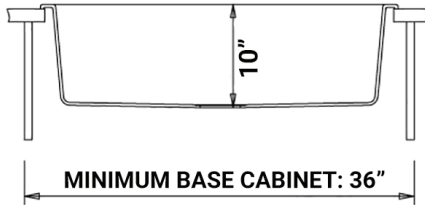

IN THE BOX

Basket Strainer
[RVA1038ST]

Mounting Clips
[RVA11055]

Cut-out
Template

NOMINAL DIMENSIONS

Exterior: 33" (wide) x 22" (front-to-back)
Interior Bowl: 30-1/4" (wide) x 16-3/4" (front-to-back)
Bowl Depth: 10"
Minimum Cabinet Size: 36" wide
Drain Hole Size: 3 1/2"

Deep Basket
Disposal Flange
[RVA1049ST/BL/GG]

Deep Basket
Disposal Flange/Stopper
[RVA1052ST/BL/GG]

Drain Cover
[RVA1034BK/WH]

DIMENSIONS

cUPC certified by IAPMO
to meet US and Canada
plumbing standards.

**SCAN TO REGISTER
YOUR WARRANTY**