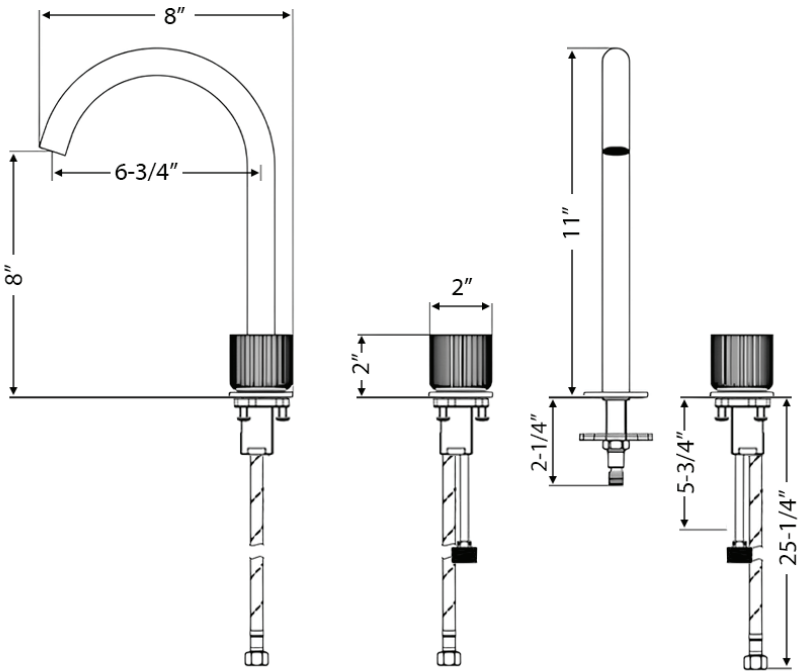

RVF5238

BATHROOM FAUCET

RUVATI®

SPECIFICATION SHEET

FEATURES

- Ceramic cartridge
- Solid brass construction
- Double handle design for precise control
- Includes hot and cold inlet hoses
- 3 hole installation (standard 1-3/8" hole)

IN THE BOX

RUVATI USA
WWW.RUVATI.COM

COLOR OPTIONS

- Brushed Gold (SG)

DIMENSIONS

- Overall Spout Height: 11"
- Spout Height: 8"
- Spout Reach: 6-3/4"

CODES / STANDARDS
CUPC CERTIFIED BY IAPMO
ASME A112.18.1/CSA B125.1
NSF/ANSI/CAN 61 & 372