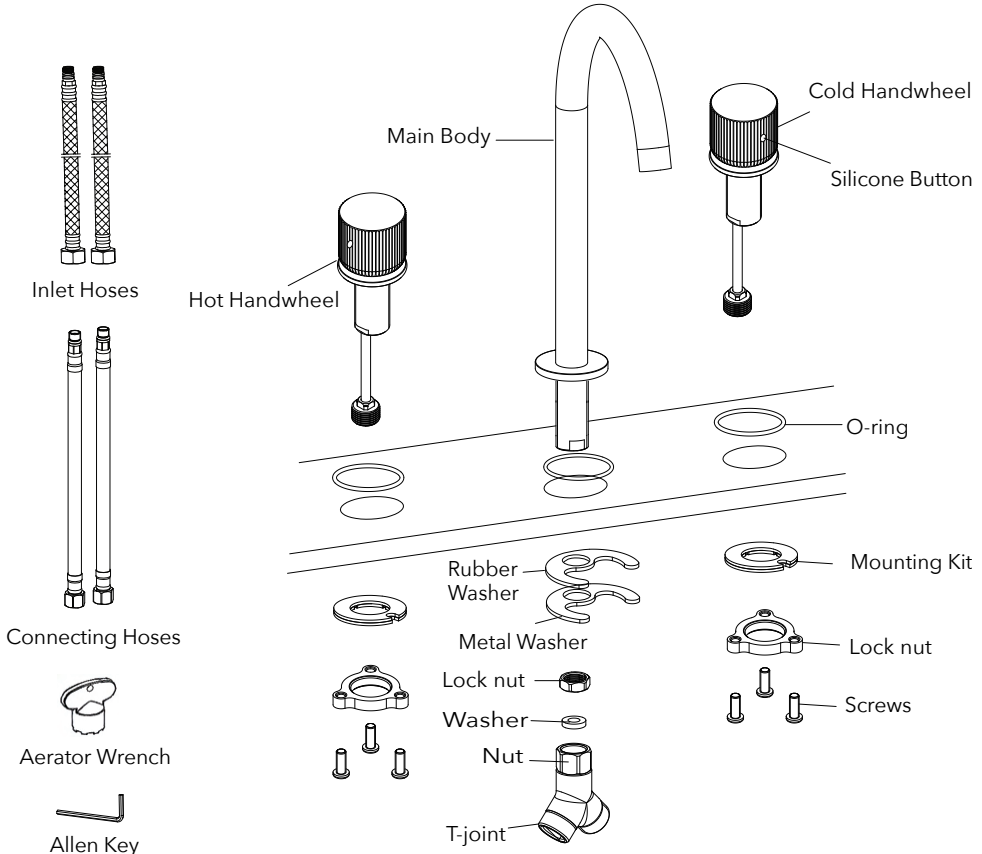

RVF5238

BATHROOM FAUCET

RUVATI®

SPECIFICATION SHEET

FEATURES

- Ceramic cartridge
- Solid brass construction
- Double handle design for precise control
- Includes hot and cold inlet hoses
- 3 hole installation (standard 1-3/8" hole)

IN THE BOX

RUVATI USA
WWW.RUVATI.COM

COLOR OPTIONS

- Brushed Gold (SG)

DIMENSIONS

- Overall Spout Height: 11"
- Spout Height: 8"
- Spout Reach: 6-3/4"

CODES / STANDARDS
CUPC CERTIFIED BY IAPMO
ASME A112.18.1/CSA B125.1
NSF/ANSI/CAN 61 & 372