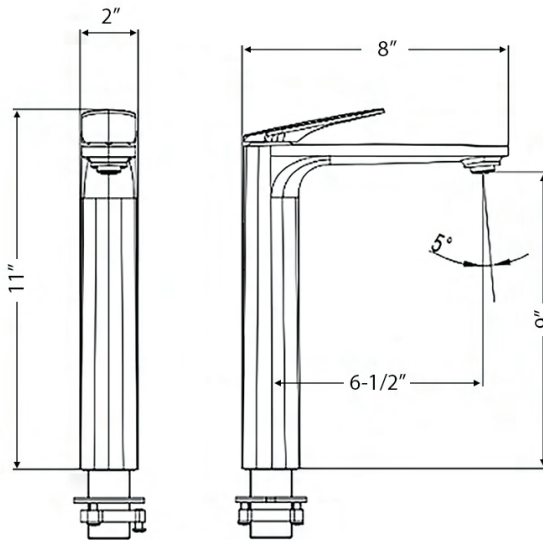

RVF5136

BATHROOM FAUCET

FEATURES

- Ceramic cartridge
- Solid brass construction
- Single handle for easy use
- Includes hot and cold inlet hoses
- 1 hole installation (standard 1-3/8" hole)

IN THE BOX

COLOR OPTIONS

• Brushed Nickel (BN)

• Matte Black (MB)

DIMENSIONS

- Overall Spout Height: 11"
- Spout Height: 9"
- Spout Reach: 6-1/2"

CODES / STANDARDS

CUPC CERTIFIED BY IAPMO
ASME A112.18.1/CSA B125.1
NSF/ANSI/CAN 61 & 372