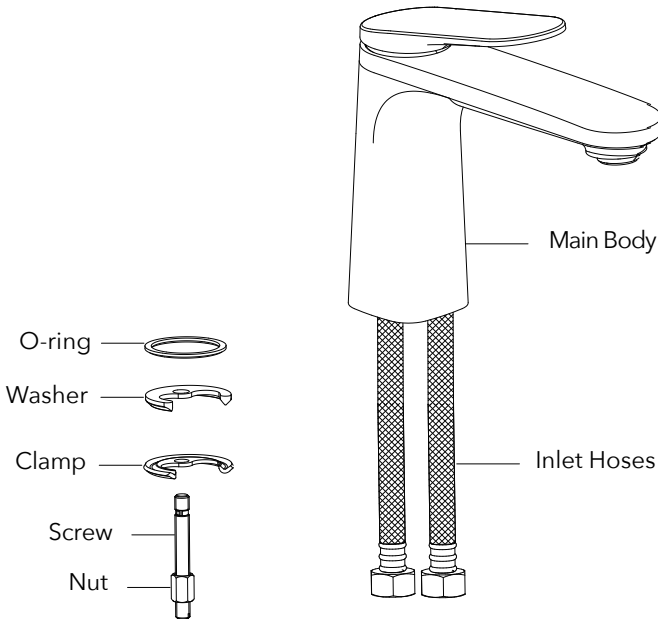

RVF5135

BATHROOM FAUCET

RUVATI[®]
SPECIFICATION SHEET

FEATURES

- Ceramic cartridge
- Solid brass construction
- Single handle for easy use
- Includes hot and cold inlet hoses
- 1 hole installation (standard 1-3/8" hole)

IN THE BOX

COLOR OPTIONS

• Brushed Nickel (BN)

• Matte Black (MB)

DIMENSIONS

- Overall Spout Height: 6"
- Spout Height: 4"
- Spout Reach: 5"

CODES / STANDARDS

CUPC CERTIFIED BY IAPMO
ASME A112.18.1/CSA B125.1
NSF/ANSI/CAN 61 & 372