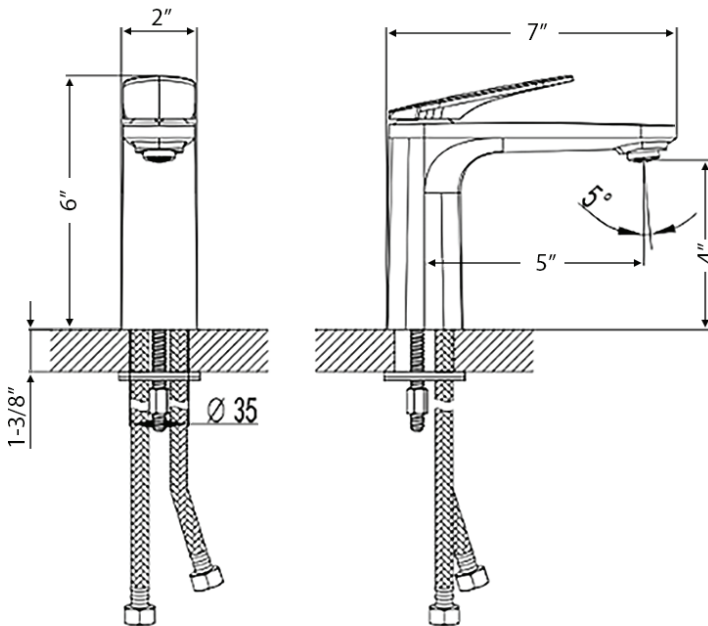

RVF5135

BATHROOM FAUCET

RUVATI[®]
SPECIFICATION SHEET

FEATURES

- Ceramic cartridge
- Solid brass construction
- Single handle for easy use
- Includes hot and cold inlet hoses
- 1 hole installation (standard 1-3/8" hole)

IN THE BOX

COLOR OPTIONS

• Brushed Nickel (BN)

• Matte Black (MB)

DIMENSIONS

- Overall Spout Height: 6"
- Spout Height: 4"
- Spout Reach: 5"

CODES / STANDARDS

CUPC CERTIFIED BY IAPMO
ASME A112.18.1/CSA B125.1
NSF/ANSI/CAN 61 & 372