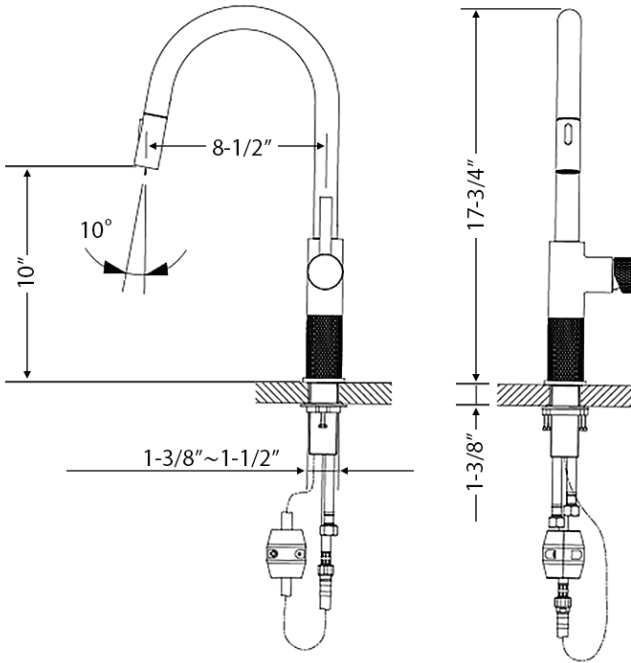

## FEATURES

- Ceramic Cartridge
- Solid brass construction
- Pull-out spray head with multi-function feature
- Includes hot and cold inlet hoses  
Standard 3/8" compression fitting
- 1 hole installation (standard 1-3/8" hole)

## DIMENSIONS

- Overall Height: 17-3/4"
- Spout Height: 10"
- Spout Reach: 8-1/2"

**ADA**  
Americans with  
Disabilities Act

**CODES / STANDARDS**  
CUPC CERTIFIED BY IAPMO  
ASME A112.18.1/CSA B125.1  
NSF/ANSI/CAN 61 & 372