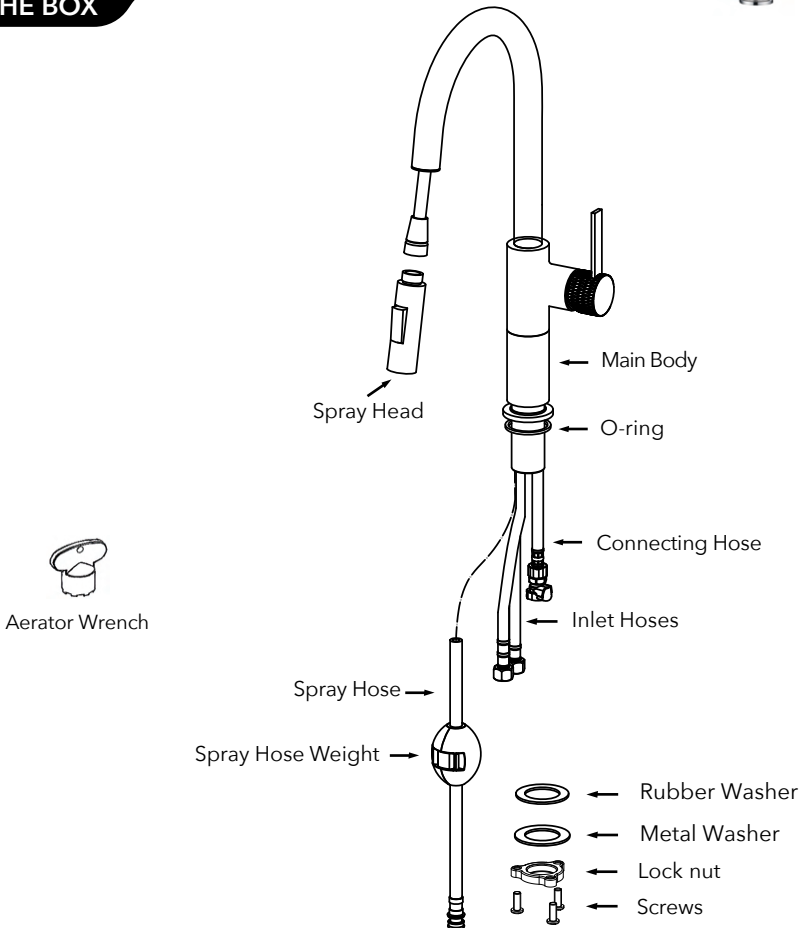

RVF1248

KITCHEN FAUCET

FEATURES

- Ceramic Cartridge
- Solid brass construction
- Pull-out spray head with multi-function feature
- Includes hot and cold inlet hoses
  Standard 3/8" compression fitting
- 1 hole installation (standard 1-3/8" hole)

IN THE BOX