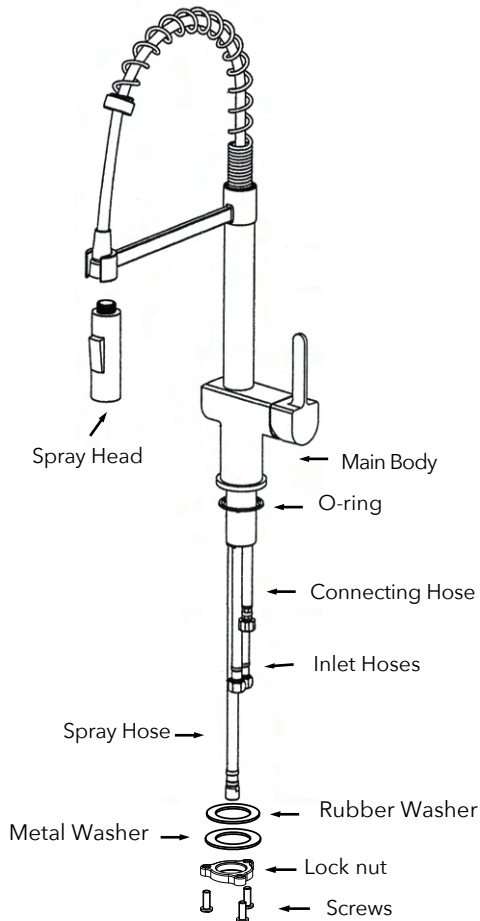

RVF1243

KITCHEN FAUCET

RUVATI[®]
SPECIFICATION SHEET

FEATURES

- Ceramic Cartridge
- Solid brass construction
- Pull-out spray head with multi-function feature
- Includes hot and cold inlet hoses
Standard 3/8" compression fitting
- 1 hole installation(standard 1-3/8" hole)

IN THE BOX

Spray Hose Weight

Aerator Wrench

RUVATI USA
WWW.RUVATI.COM

COLOR OPTIONS

• Brushed Nickel (BN)

• Matte Black (MB)

DIMENSIONS

- Overall Height: 20-1/3"
- Spout Height: 7-1/4"
- Spout Reach: 8-1/2"

C

ADA
Americans with
Disabilities Act

CODES / STANDARDS

CUPC CERTIFIED BY IAPMO
ASME A112.18.1/CSA B125.1
NSF/ANSI/CAN 61 & 372

ADA COMPLIANT
CALIFORNIA ENERGY COMMISSION
(CEC) AND CALGREEN, EPA WATERSENSE