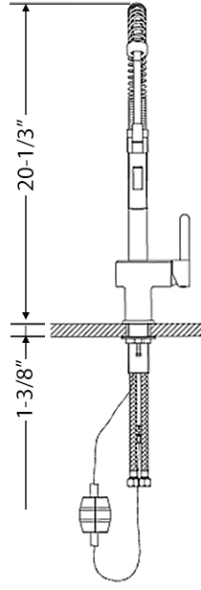

RVF1243

KITCHEN FAUCET

RUVATI[®]
SPECIFICATION SHEET

FEATURES

- Ceramic Cartridge
- Solid brass construction
- Pull-out spray head with multi-function feature
- Includes hot and cold inlet hoses
Standard 3/8" compression fitting
- 1 hole installation(standard 1-3/8" hole)

IN THE BOX

Spray Hose Weight

Aerator Wrench

RUVATI USA
WWW.RUVATI.COM

COLOR OPTIONS

• Brushed Nickel (BN)

• Matte Black (MB)

DIMENSIONS

- Overall Height: 20-1/3"
- Spout Height: 7-1/4"
- Spout Reach: 8-1/2"

C

ADA
Americans with
Disabilities Act

CODES / STANDARDS

CUPC CERTIFIED BY IAPMO
ASME A112.18.1/CSA B125.1
NSF/ANSI/CAN 61 & 372

ADA COMPLIANT
CALIFORNIA ENERGY COMMISSION
(CEC) AND CALGREEN, EPA WATERSENSE