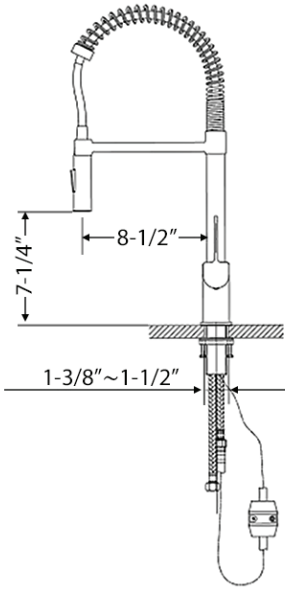

RVF1243

KITCHEN FAUCET

RUVATI[®]
SPECIFICATION SHEET

FEATURES

- Ceramic Cartridge
- Solid brass construction
- Pull-out spray head with multi-function feature
- Includes hot and cold inlet hoses
Standard 3/8" compression fitting
- 1 hole installation(standard 1-3/8" hole)

IN THE BOX

Spray Hose Weight

Aerator Wrench

RUVATI USA
WWW.RUVATI.COM

COLOR OPTIONS

• Brushed Nickel (BN)

• Matte Black (MB)

DIMENSIONS

- Overall Height: 20-1/3"
- Spout Height: 7-1/4"
- Spout Reach: 8-1/2"

C

ADA
Americans with
Disabilities Act

CODES / STANDARDS

CUPC CERTIFIED BY IAPMO
ASME A112.18.1/CSA B125.1
NSF/ANSI/CAN 61 & 372

ADA COMPLIANT
CALIFORNIA ENERGY COMMISSION
(CEC) AND CALGREEN, EPA WATERSENSE