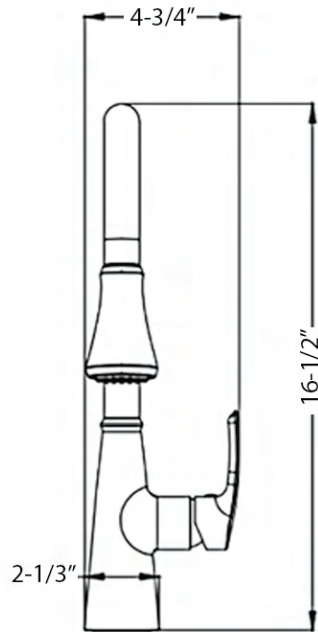

RVF1234

KITCHEN FAUCET

FEATURES

- Ceramic Cartridge
- Solid brass construction
- Pull-out spray head with multi-function feature
- Includes hot and cold inlet hoses
Standard 3/8" compression fitting
- 1 hole installation (standard 1-3/8" hole)

IN THE BOX

COLOR OPTIONS

• Brushed Nickel (BN)

• Brushed Gold (SG)

• Matte Black (MB)

DIMENSIONS

- Overall Height: 16-1/2"
- Spout Height: 7-3/4"
- Spout Reach: 8-1/2"

C