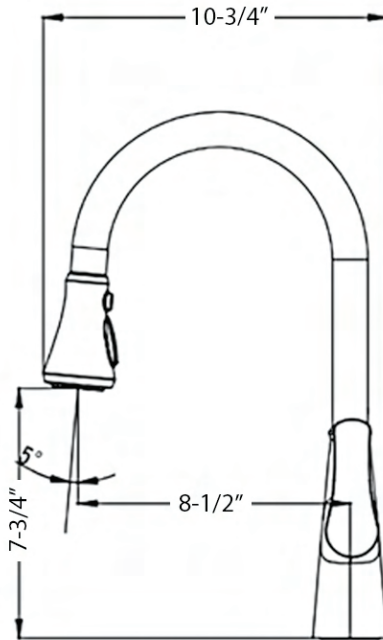

RVF1234

KITCHEN FAUCET

FEATURES

- Ceramic Cartridge
- Solid brass construction
- Pull-out spray head with multi-function feature
- Includes hot and cold inlet hoses
Standard 3/8" compression fitting
- 1 hole installation (standard 1-3/8" hole)

IN THE BOX

COLOR OPTIONS

• Brushed Nickel (BN)

• Brushed Gold (SG)

• Matte Black (MB)

DIMENSIONS

- Overall Height: 16-1/2"
- Spout Height: 7-3/4"
- Spout Reach: 8-1/2"

C