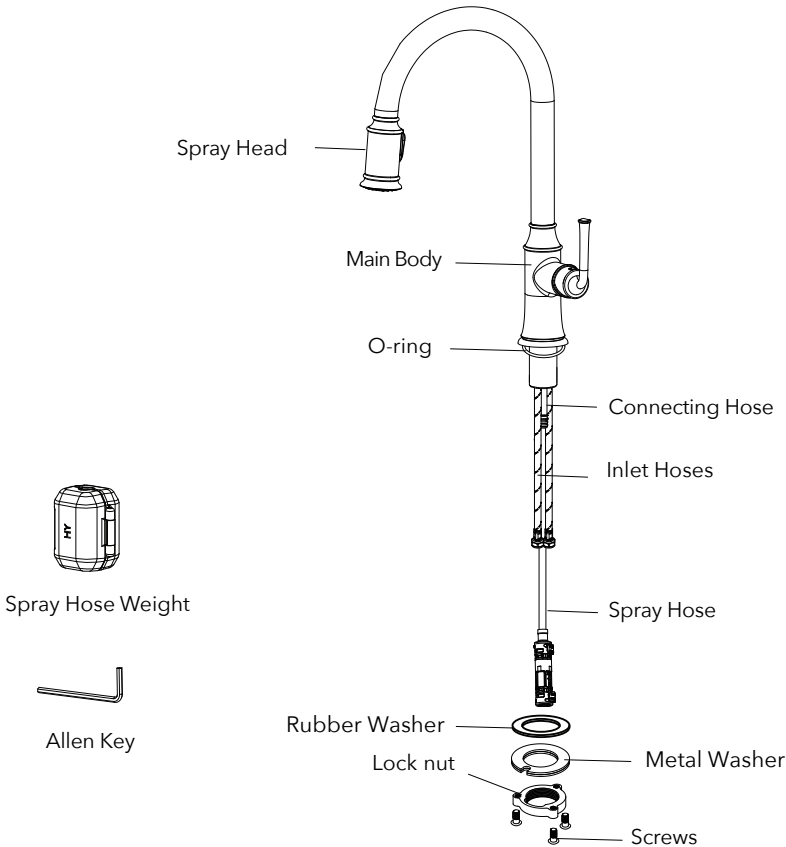

RVF1234

KITCHEN FAUCET

FEATURES

- Ceramic Cartridge
- Solid brass construction
- Pull-out spray head with multi-function feature
- Includes hot and cold inlet hoses
Standard 3/8" compression fitting
- 1 hole installation (standard 1-3/8" hole)

IN THE BOX

COLOR OPTIONS

• Brushed Nickel (BN)

• Brushed Gold (SG)

• Matte Black (MB)

DIMENSIONS

- Overall Height: 16-1/2"
- Spout Height: 7-3/4"
- Spout Reach: 8-1/2"

C