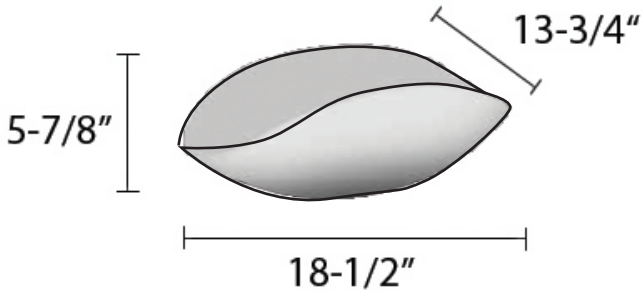

RVB3031

BATHROOM VESSEL SINK

RUVATI[®]
SPECIFICATION SHEET

MATERIAL

- **GLASS:**
Thick solid construction for extreme durability.

FEATURES

- **SMOOTH, GLAZED SURFACE:**
Non-porous and resistant to scratching, chipping, or crazing.
- **SEASHELL SHAPE:**
Ensures perfect water drainage and makes it easy to clean.

COLOR

Spira Luxe Pearl White

NOMINAL DIMENSIONS

Exterior: 18-1/2" (wide) x 13-3/4" (front-to-back)

Bowl Depth: 5-7/8"

Minimum Cabinet Size: N/A

Drain Hole Size: 1-3/4"

Installation Type:

Vessel

Drain Location:

Center

RUVATI USA
www.ruvati.com

Phone: 1.855.478.8284
Email: support@ruvati.com

SOLD SEPARATELY

Popup Drain
[RVA5102WH/CH]

DIMENSIONS