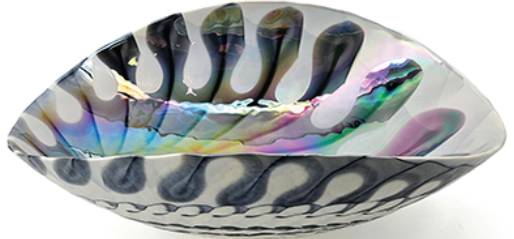

RVB3031

BATHROOM VESSEL SINK

RUVATI[®]
SPECIFICATION SHEET

MATERIAL

- **GLASS:**
Thick solid construction for extreme durability.

FEATURES

- **SMOOTH, GLAZED SURFACE:**
Non-porous and resistant to scratching, chipping, or crazing.
- **SEASHELL SHAPE:**
Ensures perfect water drainage and makes it easy to clean.

COLOR

Spira Luxe Pearl White

NOMINAL DIMENSIONS

Exterior: 18-1/2" (wide) x 13-3/4" (front-to-back)

Bowl Depth: 5-7/8"

Minimum Cabinet Size: N/A

Drain Hole Size: 1-3/4"

Installation Type: