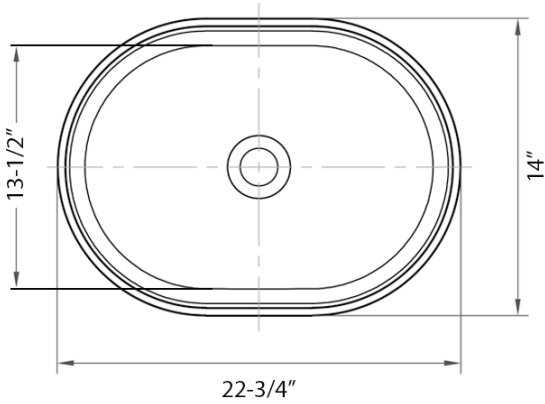

COLOR OPTIONS

WH: Matte White

IN THE BOX

Popup Drain
[RVA5104WH]

NOMINAL DIMENSIONS

Exterior: 22-3/4" (wide) x 14" (front-to-back)
Interior Bowl: 18-3/4" (wide) x 13-1/2" (front-to-back)
Bowl Depth: 3-1/2"
Minimum Cabinet Size: N/A
Drain Hole Size: 1 7/8"

Installation Type:
Vessel
Drain Location:
Center

RUVATI USA
www.ruvati.com

Phone: 1.855.478.8284
Email: support@ruvati.com

DIMENSIONS

cUPC certified by IAPMO
to meet US and Canada
plumbing standards.

**SCAN TO REGISTER
YOUR WARRANTY**