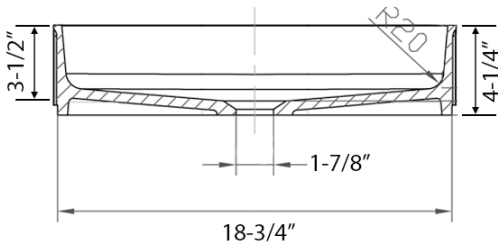

COLOR OPTIONS

WH: Matte White

IN THE BOX

Popup Drain
[RVA5104WH]

NOMINAL DIMENSIONS

Exterior: 22-3/4" (wide) x 14" (front-to-back)
Interior Bowl: 18-3/4" (wide) x 13-1/2" (front-to-back)
Bowl Depth: 3-1/2"
Minimum Cabinet Size: N/A
Drain Hole Size: 1 7/8"

Installation Type:
Vessel
Drain Location:
Center

RUVATI USA
www.ruvati.com

Phone: 1.855.478.8284
Email: support@ruvati.com

DIMENSIONS

cUPC certified by IAPMO
to meet US and Canada
plumbing standards.

**SCAN TO REGISTER
YOUR WARRANTY**