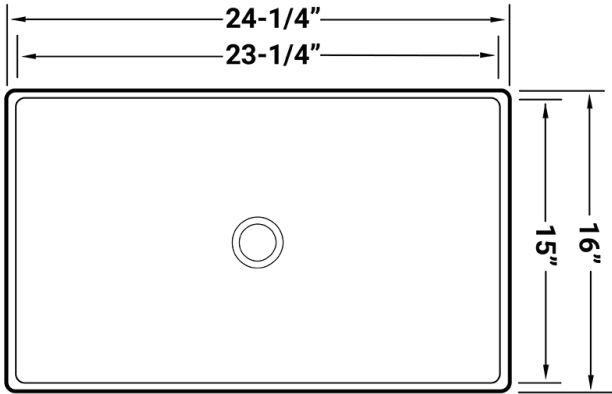

cUPC certified by IAPMO to meet US and Canada plumbing standards.
Codes compliance: ASME A112.19.3/CSA B45.4

NOMINAL DIMENSIONS

Exterior: 24-1/4" (wide) x 16" (front-to-back)
Interior Bowl: 23-1/4" (wide) x 15" (front-to-back)
Bowl Depth: 3-1/2"
Minimum Cabinet Size: N/A
Drain Hole Size: 1-3/4"

Installation Type:
Vessel
Drain Location:
Center

RUVATI USA
www.ruvati.com

Phone: 1.855.478.8284
Email: support@ruvati.com

SOLD SEPARATELY

Popup Drain
[RVA5102WH/CH]

DIMENSIONS

Register your product at www.ruvati.com/register.