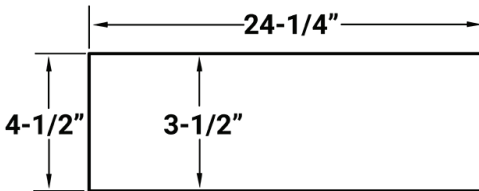

cUPC certified by IAPMO to meet US and Canada plumbing standards.
Codes compliance: ASME A112.19.3/CSA B45.4

NOMINAL DIMENSIONS

Exterior: 24-1/4" (wide) x 16" (front-to-back)
Interior Bowl: 23-1/4" (wide) x 15" (front-to-back)
Bowl Depth: 3-1/2"
Minimum Cabinet Size: N/A
Drain Hole Size: 1-3/4"

Installation Type:
Vessel
Drain Location:
Center

RUVATI USA
www.ruvati.com

Phone: 1.855.478.8284
Email: support@ruvati.com

SOLD SEPARATELY

Popup Drain
[RVA5102WH/CH]

DIMENSIONS

Register your product at www.ruvati.com/register.