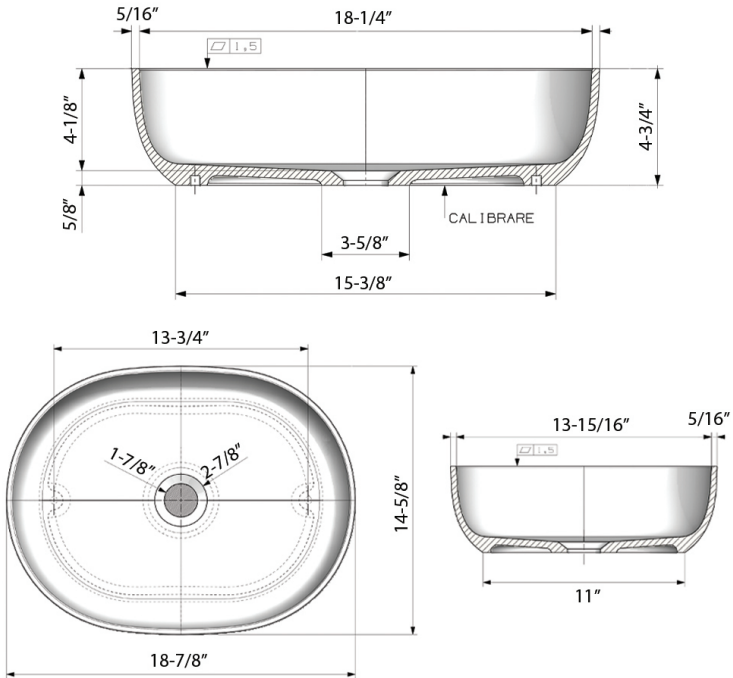

cUPC certified by IAPMO to meet US and Canada plumbing standards.
Codes compliance: ASME A112.19.3/CSA B45.4

DIMENSIONS

Register your product at www.ruvati.com/register.

RUVATI USA
www.ruvati.com

Phone: 1.855.478.8284
Email: support@ruvati.com