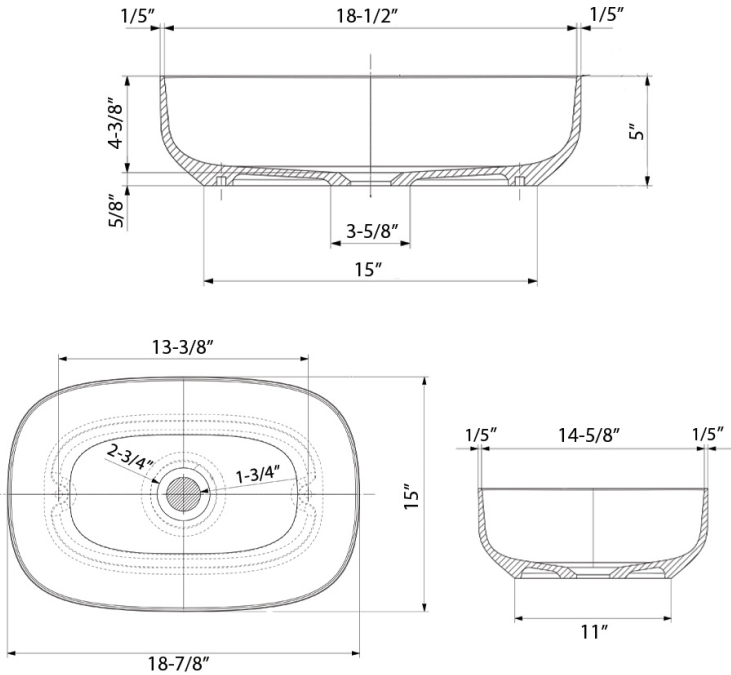

COLOR OPTIONS

GW: Matte Gold

IN THE BOX

Popup Drain
[RVA5104WH]

NOMINAL DIMENSIONS

Exterior: 18-7/8" (wide) x 15" (front-to-back)
Interior Bowl: 18-1/2" (wide) x 14-5/8" (front-to-back)
Bowl Depth: 4-3/8"
Minimum Cabinet Size: N/A
Drain Hole Size: 1-3/4"

Installation Type:
Vessel
Drain Location:
Center

RUVATI USA
www.ruvati.com

Phone: 1.855.478.8284
Email: support@ruvati.com

cUPC certified by IAPMO to meet US and Canada plumbing standards.
Codes compliance: ASME A112.19.3/CSA B45.4

DIMENSIONS

Register your product at www.ruvati.com/register.