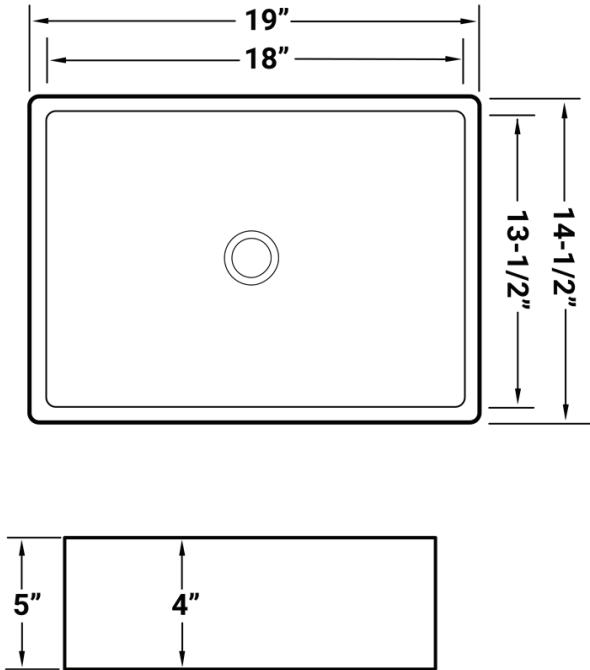

## NOMINAL DIMENSIONS

Exterior: 19" (wide) x 14-1/2" (front-to-back)  
Interior Bowl: 18" (wide) x 13-1/2" (front-to-back)  
Bowl Depth: 4"  
Minimum Cabinet Size: N/A  
Drain Hole Size: 1-3/4"

Installation Type:  
Vessel  
Drain Location:  
Center

## DIMENSIONS

Register your product at [www.ruvati.com/register](http://www.ruvati.com/register).