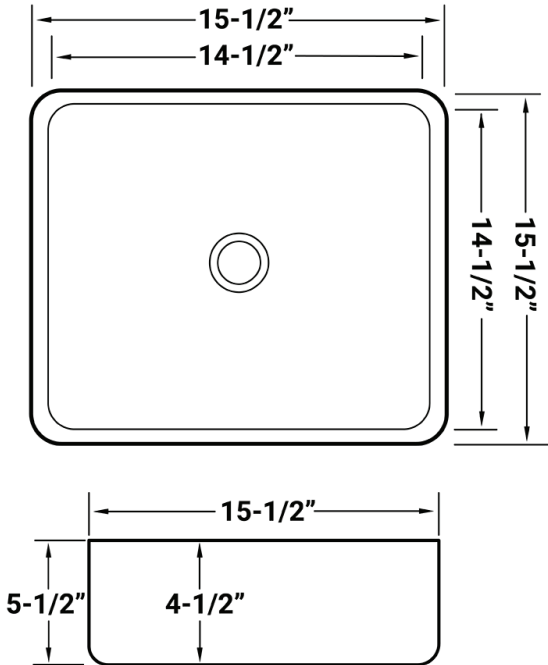

cUPC certified by IAPMO to meet US and Canada plumbing standards.
Codes compliance: ASME A112.19.3/CSA B45.4

NOMINAL DIMENSIONS

Exterior: 15-1/2" (wide) x 15-1/2" (front-to-back)
Interior Bowl: 14-1/2" (wide) x 14-1/2" (front-to-back)
Bowl Depth: 4-1/2"
Minimum Cabinet Size: N/A
Drain Hole Size: 1-3/4"

Installation Type:
Vessel
Drain Location:
Center

RUVATI USA
www.ruvati.com

Phone: 1.855.478.8284
Email: support@ruvati.com

SOLD SEPARATELY

Popup Drain
[RVA5102WH/CH]

DIMENSIONS

Register your product at www.ruvati.com/register.