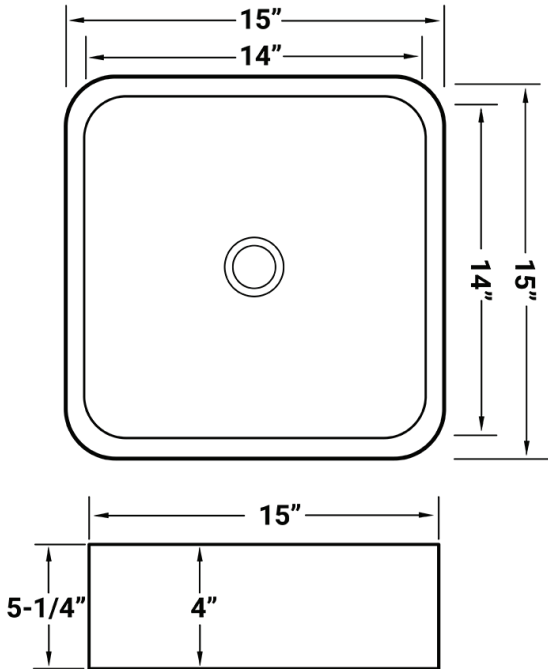

## NOMINAL DIMENSIONS

Exterior: 15" (wide) x 15" (front-to-back)  
Interior Bowl: 14" (wide) x 14" (front-to-back)  
Bowl Depth: 4"  
Minimum Cabinet Size: N/A  
Drain Hole Size: 1-3/4"

Installation Type:  
Vessel  
Drain Location:  
Center

**RUVATI USA**  
www.ruvati.com

Phone: 1.855.478.8284  
Email: support@ruvati.com

**SOLD SEPARATELY**

Popup Drain  
[RVA5102WH/CH]

---

**DIMENSIONS**

Register your product at [www.ruvati.com/register](http://www.ruvati.com/register).