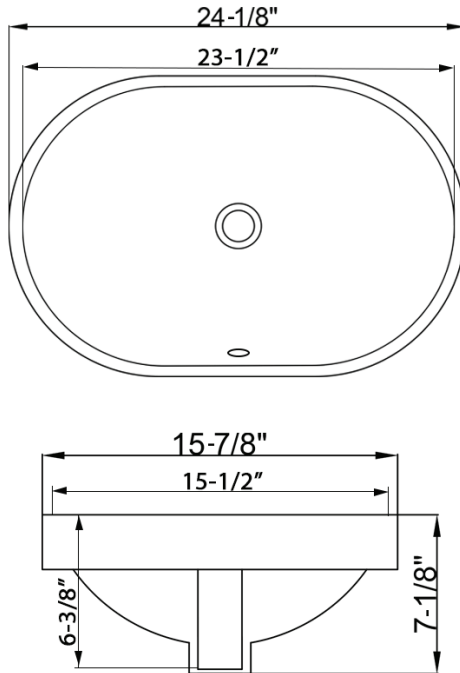

COLOR

WH: White

cUPC certified by IAPMO to meet US and Canada plumbing standards.
Codes compliance: ASME A112.19.3/CSA B45.4

NOMINAL DIMENSIONS

Exterior: 24-1/8" (wide) x 15-7/8" (front-to-back)
Interior Bowl: 23-1/2" (wide) x 15-1/2" (front-to-back)
Bowl Depth: 6-3/8"
Minimum Cabinet Size: 26" wide
Drain Hole Size: 1-3/4"

Popup Drain
[RVA5102WH/CH]

DIMENSIONS

Register your product at www.ruvati.com/register.