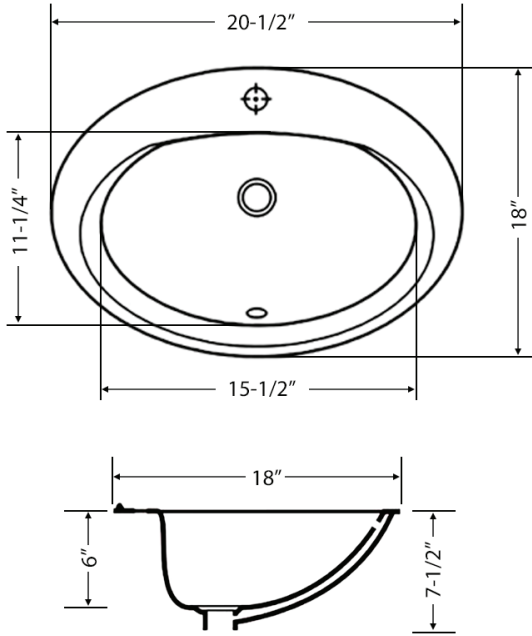

DIMENSIONS

cUPC certified by IAPMO
to meet US and Canada
plumbing standards.

**SCAN TO REGISTER
YOUR WARRANTY**

or visit
ruvati.com/register

RUVATI USA
www.ruvati.com

Phone: 1.855.478.8284
Email: support@ruvati.com