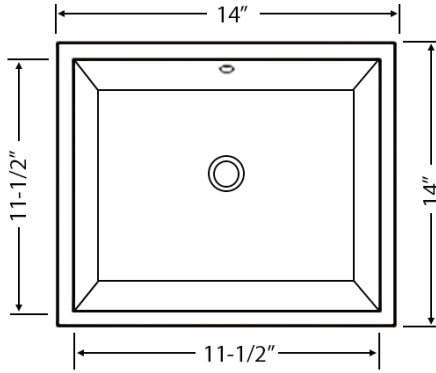

DIMENSIONS

cUPC certified by IAPMO
to meet US and Canada
plumbing standards.

**SCAN TO REGISTER
YOUR WARRANTY**

or visit
ruvati.com/register

RUVATI USA
www.ruvati.com

Phone: 1.855.478.8284
Email: support@ruvati.com