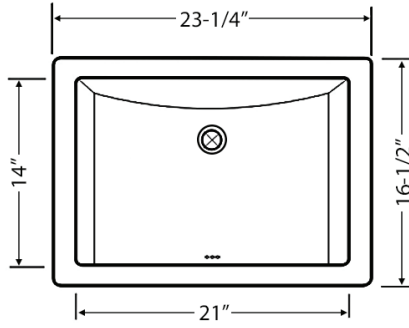

IN THE BOX

Installation
Guide

Mounting Clips
[RVA11031]

Cut-out
Template

NOMINAL DIMENSIONS

Exterior: 23-1/4" (wide) x 16-1/2" (front-to-back)
Interior Bowl: 21" (wide) x 14" (front-to-back)
Bowl Depth: 6-1/4"
Minimum Cabinet Size: 27"
Drain Hole Size: 1 3/4"

Installation Type:
Undermount
Drain Location:
Rear Center

RUVATI USA

www.ruvati.com

Phone: 1.855.478.8284
Email: support@ruvati.com

DIMENSIONS

cUPC certified by IAPMO
to meet US and Canada
plumbing standards.