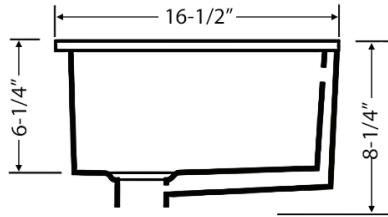

IN THE BOX

Installation
Guide

Mounting Clips
[RVA11031]

Cut-out
Template

NOMINAL DIMENSIONS

Exterior: 23-1/4" (wide) x 16-1/2" (front-to-back)
Interior Bowl: 21" (wide) x 14" (front-to-back)
Bowl Depth: 6-1/4"
Minimum Cabinet Size: 27"
Drain Hole Size: 1 3/4"

Installation Type:
Undermount
Drain Location:
Rear Center

RUVATI USA

www.ruvati.com

Phone: 1.855.478.8284
Email: support@ruvati.com

DIMENSIONS

cUPC certified by IAPMO
to meet US and Canada
plumbing standards.