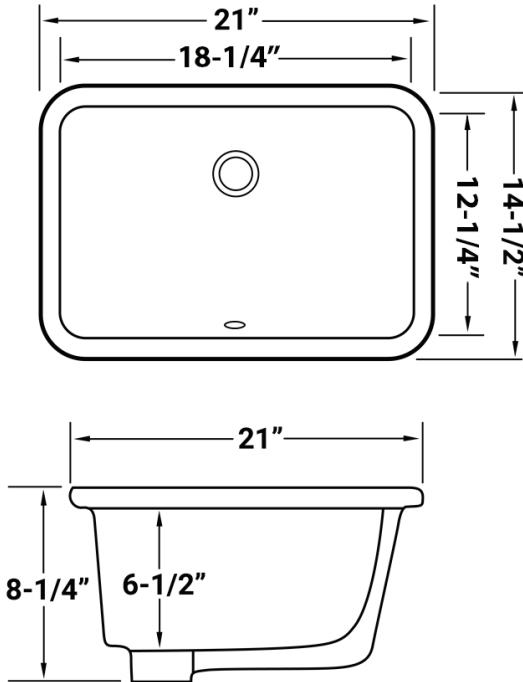

## IN THE BOX

Mounting Clips  
[RVA11031]

Cut-out  
Template

cUPC certified by IAPMO to meet US and Canada plumbing standards.  
Codes compliance: ASME A112.19.3/CSA B45.4

## NOMINAL DIMENSIONS

Exterior: 21" (wide) x 14-1/2" (front-to-back)  
Interior Bowl: 18-1/4" (wide) x 12-1/4" (front-to-back)  
Bowl Depth: 6-1/2"  
Minimum Cabinet Size: 23" wide  
Drain Hole Size: 1-3/4"

Popup Drain  
[RVA5102WH/CH]

---

**DIMENSIONS**

Register your product at [www.ruvati.com/register](http://www.ruvati.com/register).