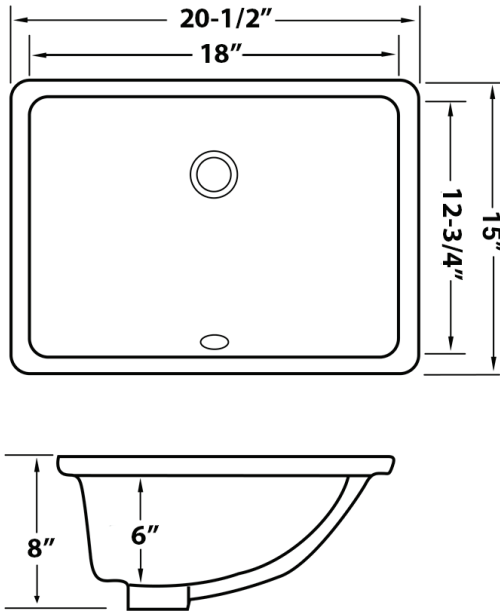

DIMENSIONS

SCAN TO REGISTER YOUR WARRANTY

or visit
www.ruvati.com/register

RUVATI USA
www.ruvati.com

Phone: 1.855.478.8284
Email: support@ruvati.com