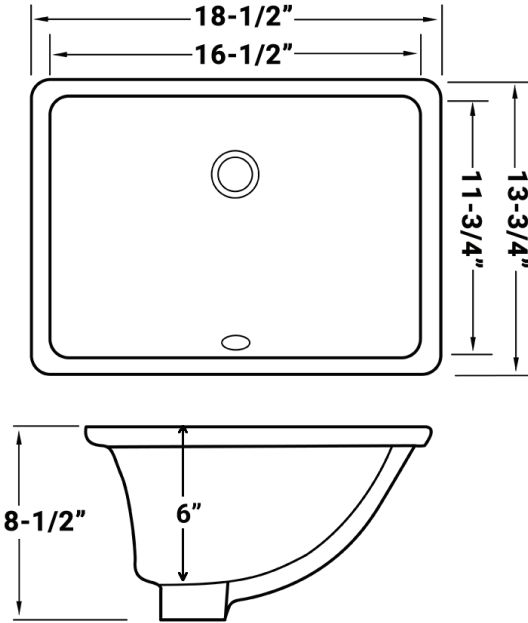

DIMENSIONS

SCAN TO REGISTER YOUR WARRANTY

or visit
www.ruvati.com/register

RUVATI USA
www.ruvati.com

Phone: 1.855.478.8284
Email: support@ruvati.com