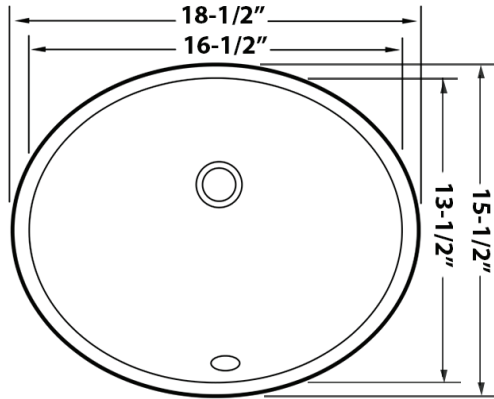

### NOMINAL DIMENSIONS

Exterior: 18-1/2" (wide) x 15-1/2" (front-to-back)  
Interior Bowl: 16-1/2" (wide) x 13-1/2" (front-to-back)  
Bowl Depth: 6"  
Minimum Cabinet Size: 21" wide  
Drain Hole Size: 1-3/4"

---

**DIMENSIONS**

Register your product at [www.ruvati.com/register](http://www.ruvati.com/register).