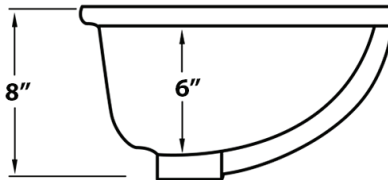

SOLD SEPARATELY

DIMENSIONS

Register your product at www.ruvati.com/register.