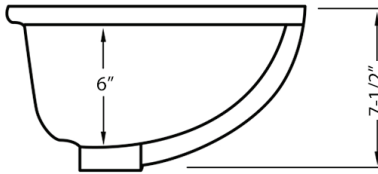

DIMENSIONS

cUPC certified by IAPMO
to meet US and Canada
plumbing standards.

**SCAN TO REGISTER
YOUR WARRANTY**

or visit
ruvati.com/register

RUVATI USA
www.ruvati.com

Phone: 1.855.478.8284
Email: support@ruvati.com