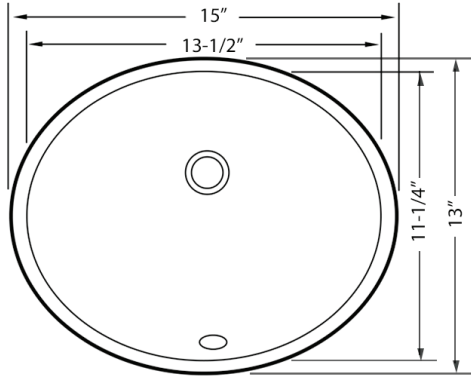

DIMENSIONS

cUPC certified by IAPMO
to meet US and Canada
plumbing standards.

**SCAN TO REGISTER
YOUR WARRANTY**

or visit
ruvati.com/register

RUVATI USA
www.ruvati.com

Phone: 1.855.478.8284
Email: support@ruvati.com