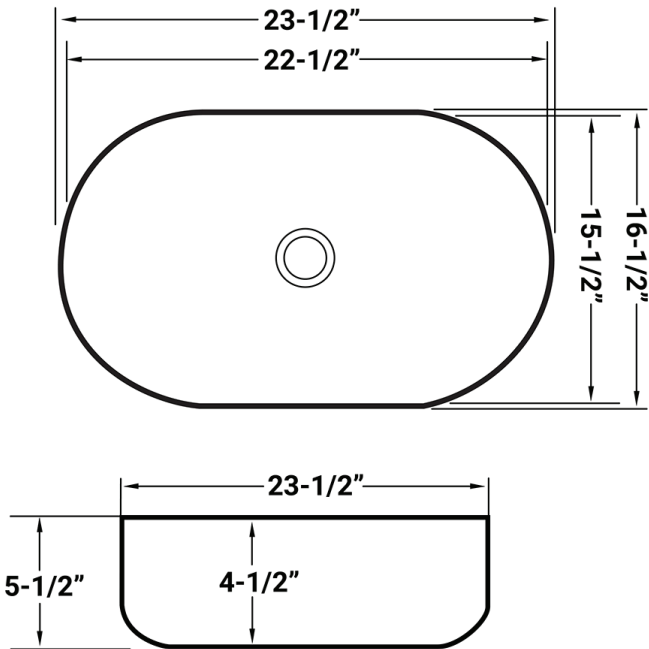

cUPC certified by IAPMO to meet US and Canada plumbing standards.
Codes compliance: ASME A112.19.3/CSA B45.4

NOMINAL DIMENSIONS

Exterior: 23-1/2" (wide) x 16-1/2" (front-to-back)
Interior Bowl: 22-1/2" (wide) x 15-1/2" (front-to-back)
Bowl Depth: 4-1/2"
Minimum Cabinet Size: N/A
Drain Hole Size: 1-3/4"

Installation Type:
Vessel
Drain Location:
Center

RUVATI USA
www.ruvati.com

Phone: 1.855.478.8284
Email: support@ruvati.com

SOLD SEPARATELY

Popup Drain
[RVA5102WH/CH]

DIMENSIONS

Register your product at www.ruvati.com/register.