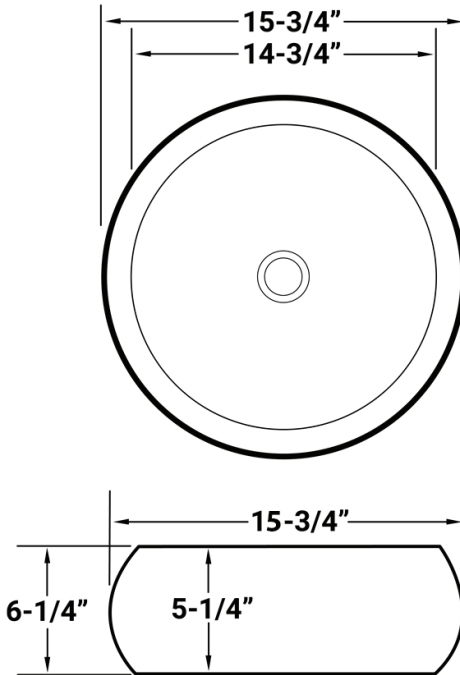

cUPC certified by IAPMO to meet US and Canada plumbing standards.
Codes compliance: ASME A112.19.3/CSA B45.4

NOMINAL DIMENSIONS

Exterior: 15-3/4" (wide) x 15-3/4" (front-to-back)
Interior Bowl: 14-3/4" (wide) x 14-3/4" (front-to-back)
Bowl Depth: 5-1/4"
Minimum Cabinet Size: N/A
Drain Hole Size: 1-3/4"

Installation Type:
Vessel
Drain Location:
Center

RUVATI USA
www.ruvati.com

Phone: 1.855.478.8284
Email: support@ruvati.com

SOLD SEPARATELY

Popup Drain
[RVA5102WH/CH]

DIMENSIONS

Register your product at www.ruvati.com/register.